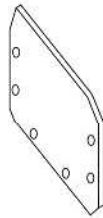

Flanges for channel and floor drains **Inoxsystem® Infini**

Art. **FC92**
End cap flange

Art. **FC92M**
Inlet cap flange
with pipe coupling of 1/2"

Art. **FC92.50**
Outlet cap flange
with HORIZONTAL
outlet pipe Ø 50 mm

Removable filter basket Ø50
Art. **CEST50**

Art. **FC92.63**
Outlet cap flange
with HORIZONTAL
outlet pipe Ø 63 mm

Removable filter basket Ø63
Art. **CEST63**

Art. **FC92.50V**
Closing flange with
VERTICAL outlet
pipe Ø 50 mm