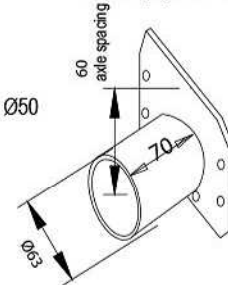

Flanges for channel and floor drains **Inoxsystem® Infini**

Art. **FC92**
End cap flange

Art. **FC92M**
Inlet cap flange
with pipe coupling of 1/2"

Art. **FC92.50**
Outlet cap flange
with HORIZONTAL
outlet pipe Ø 50 mm

Removable filter basket Ø50
Art. **CEST50**

Art. **FC92.63**
Outlet cap flange
with HORIZONTAL
outlet pipe Ø 63 mm

Removable filter basket Ø63
Art. **CEST63**

Art. **FC92.50V**
Closing flange with
VERTICAL outlet
pipe Ø 50 mm

Removable filter basket Ø50
Art. **CEST50**

Art. **FC92.63V**
Closing flange with
VERTICAL outlet
pipe Ø 63 mm

Removable filter basket Ø63
Art. **CEST63**