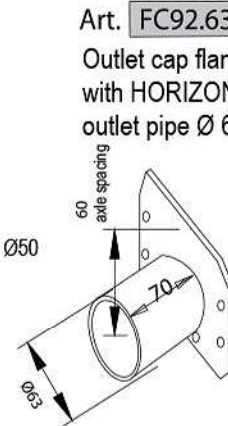

Flanges for channel and floor drains **Inoxsystem® Infini**

Art. **FC92**
End cap flange

Art. **FC92M**
Inlet cap flange
with pipe coupling of 1/2"

Art. **FC92.50**
Outlet cap flange
with HORIZONTAL
outlet pipe Ø 50 mm

Removable filter basket Ø50
Art. **CEST50**

Art. **FC92.63**
Outlet cap flange
with HORIZONTAL
outlet pipe Ø 63 mm

Removable filter basket Ø63
Art. **CEST63**

Art. **FC92.50V**
Closing flange with
VERTICAL outlet
pipe Ø 50 mm