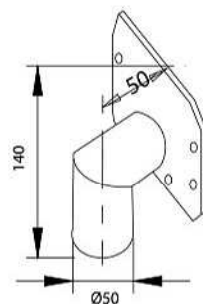

Flanges for channel and floor drains **Inoxsystem® Infini**

Art. **FC92**
End cap flange

Art. **FC92M**
Inlet cap flange
with pipe coupling of 1/2"

Art. **FC92.50**
Outlet cap flange
with HORIZONTAL
outlet pipe Ø 50 mm

Removable filter basket Ø50
Art. **CEST50**

Art. **FC92.63**
Outlet cap flange
with HORIZONTAL
outlet pipe Ø 63 mm

Removable filter basket Ø63
Art. **CEST63**

Art. **FC92.50V**
Closing flange with
VERTICAL outlet
pipe Ø 50 mm

Removable filter basket Ø50
Art. **CEST50**

Art. **FC92.63V**
Closing flange with
VERTICAL outlet
pipe Ø 63 mm

Removable filter basket Ø63
Art. **CEST63**