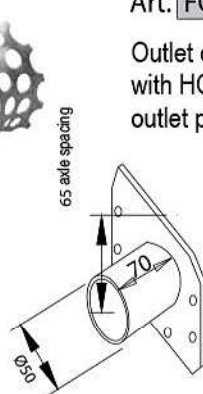

Flanges for channel and floor drains **Inoxsystem® Infini**

Art. **FC92**
End cap flange

Art. **FC92M**
Inlet cap flange
with pipe coupling of 1/2"

Art. **FC92.50**
Outlet cap flange
with HORIZONTAL
outlet pipe Ø 50 mm

Removable filter basket Ø50
Art. **CEST50**

Art. **FC92.63**
Outlet cap flange
with HORIZONTAL
outlet pipe Ø 63 mm

Removable filter basket Ø63
Art. **CEST63**

Art. **FC92.50V**
Closing flange with
VERTICAL outlet
pipe Ø 50 mm