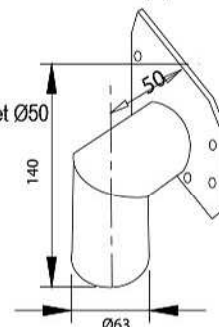

Flanges for channel and floor drains **Inoxsystem® Infini**

Art. **FC92**
End cap flange

Art. **FC92M**
Inlet cap flange
with pipe coupling of 1/2"

Art. **FC92.50**
Outlet cap flange
with HORIZONTAL
outlet pipe Ø 50 mm

Removable filter basket Ø50
Art. **CEST50**

Art. **FC92.63**
Outlet cap flange
with HORIZONTAL
outlet pipe Ø 63 mm

Removable filter basket Ø63
Art. **CEST63**

Art. **FC92.50V**
Closing flange with
VERTICAL outlet
pipe Ø 50 mm

Removable filter basket Ø50
Art. **CEST50**

Art. **FC92.63V**
Closing flange with
VERTICAL outlet
pipe Ø 63 mm

Removable filter basket Ø63
Art. **CEST63**