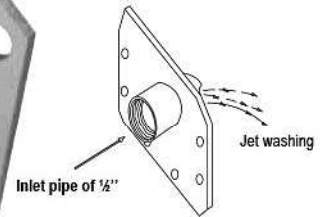

Flanges for channel and floor drains **Inoxsystem® Infini**

Art. **FC92**
End cap flange

Art. **FC92M**
Inlet cap flange
with pipe coupling of 1/2"

Art. **FC92.50**
Outlet cap flange
with HORIZONTAL
outlet pipe Ø 50 mm

Removable filter basket Ø50
Art. **CEST50**

Art. **FC92.63**
Outlet cap flange
with HORIZONTAL
outlet pipe Ø 63 mm

Removable filter basket Ø63
Art. **CEST63**

Art. **FC92.50V**
Closing flange with
VERTICAL outlet
pipe Ø 50 mm