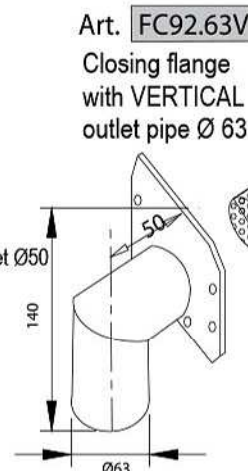

Removable filter basket Ø50
Art. **CEST50**

Art. **FC92.63**
Outlet cap flange
with HORIZONTAL
outlet pipe Ø 63 mm

Removable filter basket Ø63
Art. **CEST63**

Art. **FC92.50V**
Closing flange with
VERTICAL outlet
pipe Ø 50 mm

Removable filter basket Ø50
Art. **CEST50**

Art. **FC92.63V**
Closing flange with
VERTICAL outlet
pipe Ø 63 mm

Removable filter basket Ø63
Art. **CEST63**