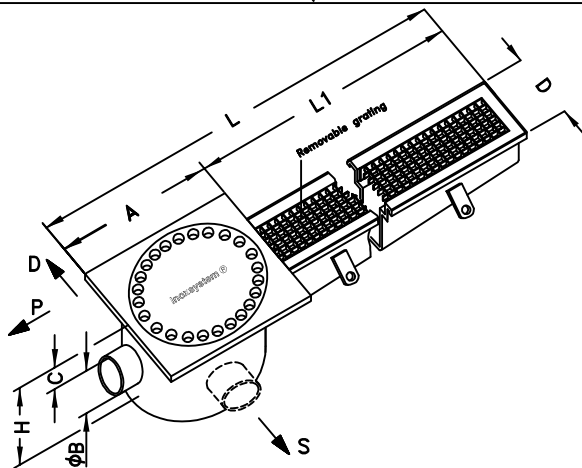

Inoxsystem®

www.Inoxsystem.It - Info@Inoxsystem.It
CHANNEL WITH GRATING
WITH SIPHONED FLOOR DRAIN
ODOR TRAP AND FILTER BASKET INCLUDED
Head horizontal outlet odor trap outlet

OUTLET PIPE ORIENTATION	
S	-LEFT
D	-RIGHT
P	-STRAIGHT

DWG Inoxsystem® N°
2052-13