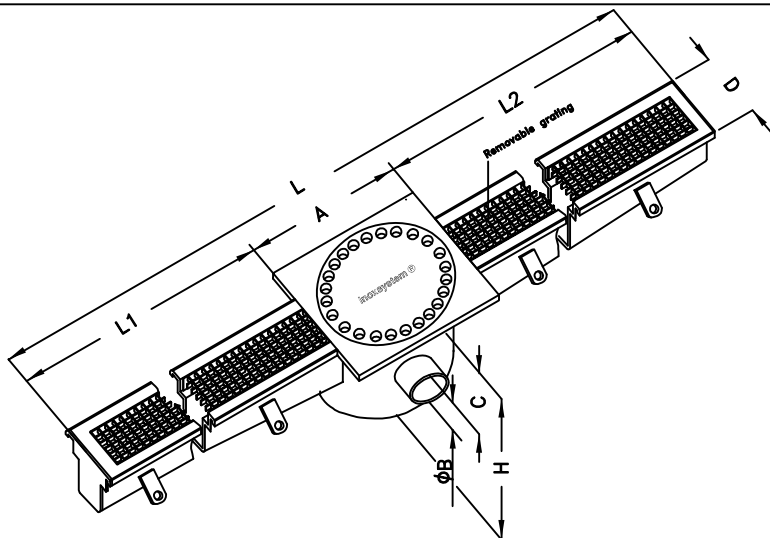

Inoxsystem®

www.inoxsystem.it - info@inoxsystem.it
CHANNEL WITH GRATING
WITH SIPHONED FLOOR DRAIN
ODOR TRAP AND FILTER BASKET INCLUDED
Central horizontal outlet odor trap outlet

DWG Inoxsystem® N°
2051-13