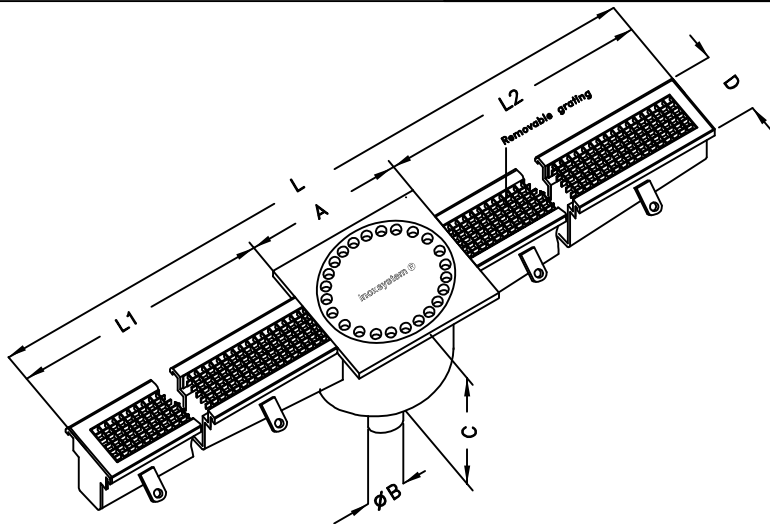

Line 2050

Channel with grating - Floor drain with siphoned outlet. Stainless steel Aisi 304 - Upon request Aisi 316

**Inoxsystem®**

www.inoxsystem.it - info@inoxsystem.it  
**CHANNEL WITH GRATING**  
**WITH SIPHONED FLOOR DRAIN**  
**ODOR TRAP AND FILTER BASKET INCLUDED**  
 Central vertical outlet odor trap outlet