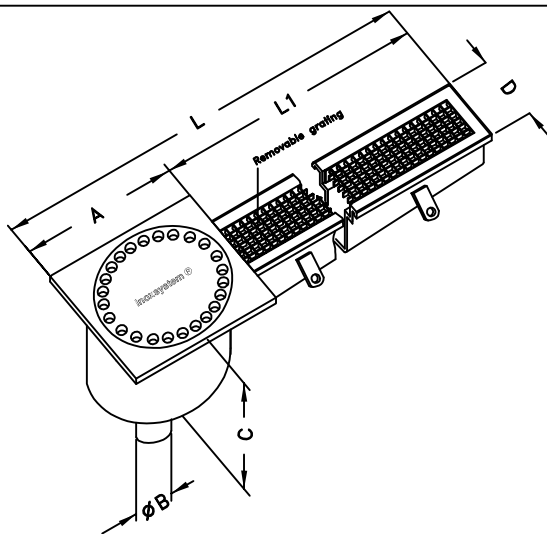

Inoxsystem®

www.Inoxsystem.It - Info@Inoxsystem.It
CHANNEL WITH GRATING
WITH SIPHONED FLOOR DRAIN
ODOR TRAP AND FILTER BASKET INCLUDED
Head vertical outlet odor trap outlet

DWG Inoxsystem® N°
2054-13