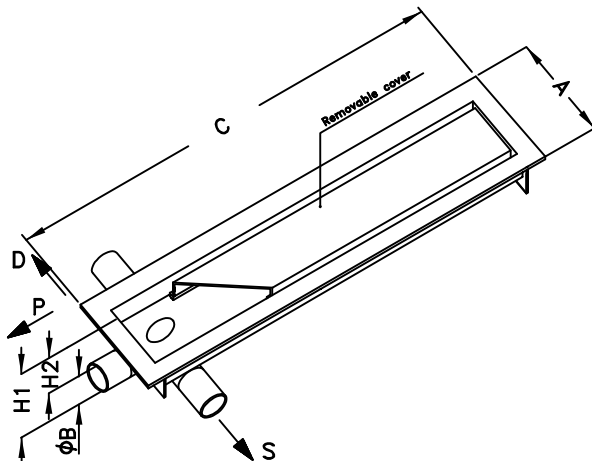

Central vertical outlet pipe

DWG Inoxsystem® N°
 3153-13

Inoxsystem

www.Inoxsystem.It - Info@Inoxsystem.It
 CHANNEL WITH DOUBLE SLOT
 WITH DIRECT OUTLET PIPE - NO SIPHONED
 - "ITALIA" LINE -

Head vertical outlet pipe

DWG Inoxsystem® N°
 3154-13

Inoxsystem

www.inoxsystem.it - info@inoxsystem.it
 CHANNEL WITH DOUBLE SLOT
 WITH DIRECT OUTLET PIPE - NO SIPHONED
 - "ITALIA" LINE -

Central horizontal outlet pipe

DWG Inoxsystem® N°
 3151-13

Inoxsystem

www.Inoxsystem.It - Info@Inoxsystem.It
 CHANNEL WITH DOUBLE SLOT
 WITH DIRECT OUTLET PIPE - NO SIPHONED
 - "ITALIA" LINE -

Head horizontal outlet pipe

OUTLET PIPE ORIENTATION	
S	-LEFT
D	-RIGHT
P	-STRAIGHT