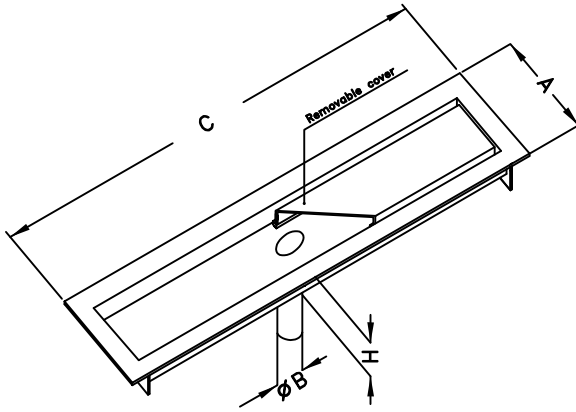

Line 3150

Channel with double slot - direct outlet pipe no siphoned. Stainless steel Aisi 304 - Upon request Aisi 316

Inoxsystem

www.inoxsystem.it - info@inoxsystem.it
 CHANNEL WITH DOUBLE SLOT
 WITH DIRECT OUTLET PIPE - NO SIPHONED
 - "ITALIA" LINE -

Central vertical outlet pipe

DWG Inoxsystem® N°
 3153-13

Inoxsystem

www.Inoxsystem.It - Info@Inoxsystem.It
 CHANNEL WITH DOUBLE SLOT
 WITH DIRECT OUTLET PIPE - NO SIPHONED
 - "ITALIA" LINE -

Head vertical outlet pipe

DWG Inoxsystem® N°
 3154-13

Inoxsystem

www.inoxsystem.it - info@inoxsystem.it
 CHANNEL WITH DOUBLE SLOT
 WITH DIRECT OUTLET PIPE - NO SIPHONED
 - "ITALIA" LINE -

Central horizontal outlet pipe

DWG Inoxsystem® N°
 3151-13

Inoxsystem

www.Inoxsystem.It - Info@Inoxsystem.It
 CHANNEL WITH DOUBLE SLOT
 WITH DIRECT OUTLET PIPE - NO SIPHONED
 - "ITALIA" LINE -

Head horizontal outlet pipe

OUTLET PIPE ORIENTATION	
S	-LEFT
D	-RIGHT
P	-STRAIGHT