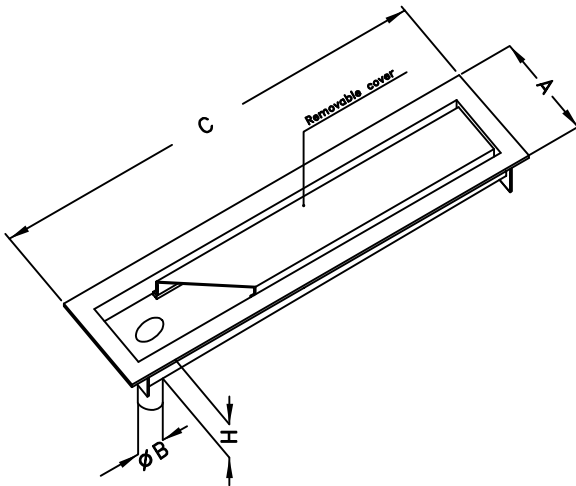

Line 3150

Channel with double slot - direct outlet pipe no siphoned. Stainless steel Aisi 304 - Upon request Aisi 316

Inoxsystem

www.inoxsystem.it - info@inoxsystem.it
 CHANNEL WITH DOUBLE SLOT
 WITH DIRECT OUTLET PIPE - NO SIPHONED
 - "ITALIA" LINE -

Central vertical outlet pipe

DWG Inoxsystem® N°
 3153-13

Inoxsystem

www.Inoxsystem.It - Info@Inoxsystem.It
 CHANNEL WITH DOUBLE SLOT
 WITH DIRECT OUTLET PIPE - NO SIPHONED
 - "ITALIA" LINE -

Head vertical outlet pipe

DWG Inoxsystem® N°
 3154-13

Inoxsystem

www.inoxsystem.it - info@inoxsystem.it
 CHANNEL WITH DOUBLE SLOT
 WITH DIRECT OUTLET PIPE - NO SIPHONED
 - "ITALIA" LINE -

Central horizontal outlet pipe

DWG Inoxsystem® N°
 3151-13

Inoxsystem

www.Inoxsystem.It - Info@Inoxsystem.It
 CHANNEL WITH DOUBLE SLOT
 WITH DIRECT OUTLET PIPE - NO SIPHONED
 - "ITALIA" LINE -

Head horizontal outlet pipe

OUTLET PIPE ORIENTATION	
S	-LEFT
D	-RIGHT
P	-STRAIGHT