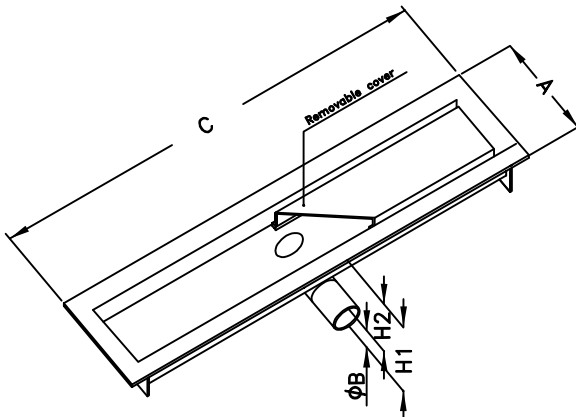

Line 3150

Channel with double slot - direct outlet pipe no siphoned. Stainless steel Aisi 304 - Upon request Aisi 316

Inoxsystem

www.inoxsystem.it - info@inoxsystem.it
 CHANNEL WITH DOUBLE SLOT
 WITH DIRECT OUTLET PIPE - NO SIPHONED
 - "ITALIA" LINE -

Central vertical outlet pipe

DWG Inoxsystem® N°
 3153-13

Inoxsystem

www.Inoxsystem.It - Info@Inoxsystem.It
 CHANNEL WITH DOUBLE SLOT
 WITH DIRECT OUTLET PIPE - NO SIPHONED
 - "ITALIA" LINE -

Head vertical outlet pipe

DWG Inoxsystem® N°
 3154-13

Inoxsystem

www.inoxsystem.it - info@inoxsystem.it
 CHANNEL WITH DOUBLE SLOT
 WITH DIRECT OUTLET PIPE - NO SIPHONED
 - "ITALIA" LINE -

Central horizontal outlet pipe

DWG Inoxsystem® N°
 3151-13

Inoxsystem

www.Inoxsystem.It - Info@Inoxsystem.It
 CHANNEL WITH DOUBLE SLOT
 WITH DIRECT OUTLET PIPE - NO SIPHONED
 - "ITALIA" LINE -

Head horizontal outlet pipe

OUTLET PIPE ORIENTATION	
S	-LEFT
D	-RIGHT
P	-STRAIGHT