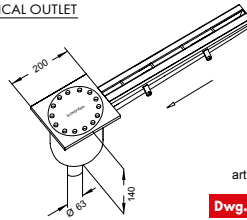

made of grade 304 stainless steel - grade 316 on request
Inoxsystem® modular lines made to measure on request with connection flanges, reinforced edges, etc.

Line 1250

- 8 mm Heelsafe slot
- Version with odor trap
- 200x200 mm top cover
- outlet Ø 63 mm, h 140 mm
- With odor trap and filter basket
- See pages 8 and 9 for more details

SLOT CHANNEL CROSS SECTION
Art. Inoxsystem® -C1-

IDEAL FOR SWIMMING POOLS, TERRACES, SHOWERS, GYMS, PUBLIC AREAS

CENTRAL VERTICAL OUTLET

art. CFRV
Dwg. No. 1253

CENTRAL HORIZONTAL OUTLET

art. CFR0
Dwg. No. 1251

END VERTICAL OUTLET

art. CFRVT
Dwg. No. 1254

END HORIZONTAL OUTLET

art. CFR0T
Dwg. No. 1252

Line 1150

- 8 mm Heelsafe slot
- Version without odor trap, with access unit
- 80x80 mm access unit with outlet Ø 63 mm, h 100 mm
- Direct outlet with filter basket
- See pages 8 and 9 for more details

SLOT CHANNEL CROSS SECTION
Art. Inoxsystem® -C1-

RECOMMENDED FOR SWIMMING POOLS, TERRACES, SHOWERS, GYMS, PUBLIC AREAS

CENTRAL VERTICAL OUTLET

art. CRV
Dwg. No. 1153

CENTRAL HORIZONTAL OUTLET

art. CRO
Dwg. No. 1151