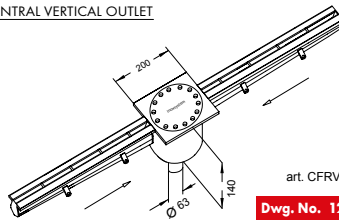

made of grade 304 stainless steel - grade 316 on request
Inoxsystem® modular lines made to measure on request with connection flanges, reinforced edges, etc.

Line 1250

- 8 mm Heelsafe slot
- Version with odor trap
- 200x200 mm top cover
- outlet Ø 63 mm, h 140 mm
- With odor trap and filter basket
- See pages 8 and 9 for more details

SLOT CHANNEL CROSS SECTION
Art. Inoxsystem® -C1-

IDEAL FOR SWIMMING POOLS, TERRACES, SHOWERS, GYMS, PUBLIC AREAS

CENTRAL VERTICAL OUTLET

art. CFRV
Dwg. No. 1253

CENTRAL HORIZONTAL OUTLET

art. CFR0
Dwg. No. 1251

END VERTICAL OUTLET

art. CFRVT
Dwg. No. 1254

END HORIZONTAL OUTLET

art. CFR0T
Dwg. No. 1252

Line 1150

- 8 mm Heelsafe slot
- Version without odor trap, with access unit
- 80x80 mm access unit with outlet Ø 63 mm, h 100 mm
- Direct outlet with filter basket
- See pages 8 and 9 for more details

SLOT CHANNEL CROSS SECTION
Art. Inoxsystem® -C1-

RECOMMENDED FOR SWIMMING POOLS, TERRACES, SHOWERS, GYMS, PUBLIC AREAS

CENTRAL VERTICAL OUTLET

art. CRV
Dwg. No. 1153

CENTRAL HORIZONTAL OUTLET

art. CRO
Dwg. No. 1151