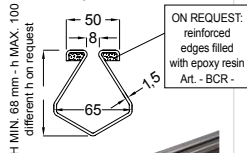

SLOT CHANNEL CROSS SECTION
Art. Inoxsystem® -C1-

RECOMMENDED FOR SWIMMING POOLS, TERRACES, SHOWERS, GYMS, PUBLIC AREAS

CENTRAL VERTICAL OUTLET

art. CRV
Dwg. No. 1153

CENTRAL HORIZONTAL OUTLET

art. CRO
Dwg. No. 1151

END VERTICAL OUTLET

art. CRVT
Dwg. No. 1154

END HORIZONTAL OUTLET

art. CROT
Dwg. No. 1152

Line 1350

- 8 mm Heelsafe slot
- Version without odor trap, without access unit
- Direct outlet Ø 63 mm, h 100 mm
- Direct outlet without filter basket
- See pages 12, 14 and 15 for more details

SLOT CHANNEL CROSS SECTION
Art. Inoxsystem® -C1-

IDEAL FOR SWIMMING POOLS, TERRACES, SHOWERS, GYMS, PUBLIC AREAS

CENTRAL VERTICAL OUTLET

art. CFDV
Dwg. No. 1353

CENTRAL HORIZONTAL OUTLET

art. CFDO
Dwg. No. 1351