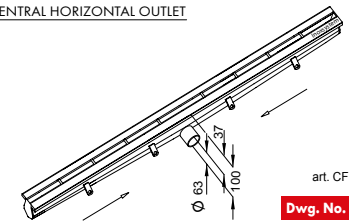

END VERTICAL OUTLET

art. CRVT
Dwg. No. 1154

END HORIZONTAL OUTLET

art. CROT
Dwg. No. 1152

Line 1350

- 8 mm Heelsafe slot
- Version without odor trap, without access unit
- Direct outlet Ø 63 mm, h 100 mm
- Direct outlet without filter basket
- See pages 12, 14 and 15 for more details

SLOT CHANNEL CROSS SECTION
Art. Inoxsystem® -C1-

IDEAL FOR SWIMMING POOLS, TERRACES, SHOWERS, GYMS, PUBLIC AREAS

CENTRAL VERTICAL OUTLET

art. CFDV
Dwg. No. 1353

CENTRAL HORIZONTAL OUTLET

art. CFDO
Dwg. No. 1351

END VERTICAL OUTLET

art. CFDVT
Dwg. No. 1354

END HORIZONTAL OUTLET

art. CFDOT
Dwg. No. 1352

Choose the slot width that best suits your needs

STANDARD SLOT

- Ideal for:**
- Professional kitchens
 - Wineries
 - Slaughter houses
 - Fish shops
 - Cheese factories
 - Food processing facilities
 - Etc.