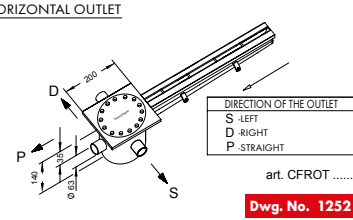

made of grade 304 stainless steel - grade 316 on request
Inoxsystem® modular lines made to measure on request with connection flanges, reinforced edges, etc.

Line 1250

- 8 mm Heelsafe slot
- Version with odor trap
- 200x200 mm top cover
- outlet Ø 63 mm, h 140 mm
- With odor trap and filter basket
- See pages 8 and 9 for more details

SLOT CHANNEL CROSS SECTION
Art. Inoxsystem® -C1-

IDEAL FOR SWIMMING POOLS, TERRACES, SHOWERS, GYMS, PUBLIC AREAS

CENTRAL VERTICAL OUTLET

art. CFRV
Dwg. No. 1253

CENTRAL HORIZONTAL OUTLET

art. CFR0
Dwg. No. 1251

END VERTICAL OUTLET

art. CFRVT
Dwg. No. 1254

END HORIZONTAL OUTLET

art. CFR0T
Dwg. No. 1252

Line 1150

- 8 mm Heelsafe slot
- Version without odor trap, with access unit
- 80x80 mm access unit with outlet Ø 63 mm, h 100 mm
- Direct outlet with filter basket
- See pages 8 and 9 for more details

SLOT CHANNEL CROSS SECTION
Art. Inoxsystem® -C1-

RECOMMENDED FOR SWIMMING POOLS, TERRACES, SHOWERS, GYMS, PUBLIC AREAS

CENTRAL VERTICAL OUTLET

art. CRV
Dwg. No. 1153

CENTRAL HORIZONTAL OUTLET

art. CRO
Dwg. No. 1151