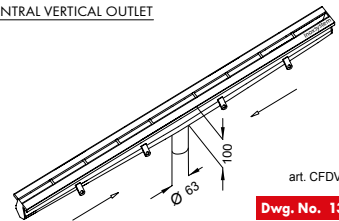

SLOT CHANNEL CROSS SECTION
Art. Inoxsystem® -C1-

RECOMMENDED FOR SWIMMING POOLS, TERRACES, SHOWERS, GYMS, PUBLIC AREAS

CENTRAL VERTICAL OUTLET

art. CRV
Dwg. No. 1153

CENTRAL HORIZONTAL OUTLET

art. CRO
Dwg. No. 1151

END VERTICAL OUTLET

art. CRVT
Dwg. No. 1154

END HORIZONTAL OUTLET

art. CROT
Dwg. No. 1152

Line 1350

- 8 mm Heelsafe slot
- Version without odor trap, without access unit
- Direct outlet Ø 63 mm, h 100 mm
- Direct outlet without filter basket
- See pages 12, 14 and 15 for more details

SLOT CHANNEL CROSS SECTION
Art. Inoxsystem® -C1-

IDEAL FOR SWIMMING POOLS, TERRACES, SHOWERS, GYMS, PUBLIC AREAS

CENTRAL VERTICAL OUTLET

art. CFDV
Dwg. No. 1353

CENTRAL HORIZONTAL OUTLET

art. CFDO
Dwg. No. 1351