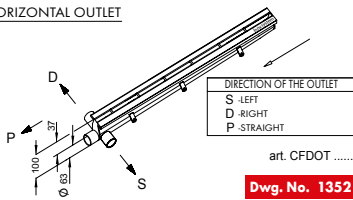

art. CFDO .....
Dwg. No. 1351

art. CFDOT .....
Dwg. No. 1352

Choose the slot width that best suits your needs

STANDARD SLOT