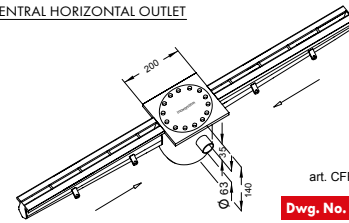

made of grade 304 stainless steel - grade 316 on request
Inoxsystem® modular lines made to measure on request with connection flanges, reinforced edges, etc.

Line 1250

- 8 mm Heelsafe slot
- Version with odor trap
- 200x200 mm top cover
- outlet Ø 63 mm, h 140 mm
- With odor trap and filter basket
- See pages 8 and 9 for more details

SLOT CHANNEL CROSS SECTION
Art. Inoxsystem® -C1-

IDEAL FOR SWIMMING POOLS, TERRACES, SHOWERS, GYMS, PUBLIC AREAS

CENTRAL VERTICAL OUTLET

art. CFRV
Dwg. No. 1253

CENTRAL HORIZONTAL OUTLET

art. CFR0
Dwg. No. 1251

END VERTICAL OUTLET

art. CFRVT
Dwg. No. 1254

END HORIZONTAL OUTLET

art. CFR0T
Dwg. No. 1252

Line 1150

- 8 mm Heelsafe slot
- Version without odor trap, with access unit
- 80x80 mm access unit with outlet Ø 63 mm, h 100 mm
- Direct outlet with filter basket
- See pages 8 and 9 for more details

SLOT CHANNEL CROSS SECTION
Art. Inoxsystem® -C1-

RECOMMENDED FOR SWIMMING POOLS, TERRACES, SHOWERS, GYMS, PUBLIC AREAS

CENTRAL VERTICAL OUTLET

art. CRV
Dwg. No. 1153

CENTRAL HORIZONTAL OUTLET

art. CRO
Dwg. No. 1151