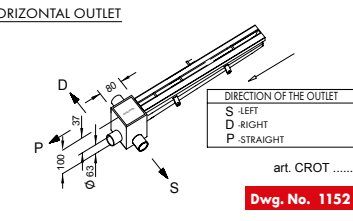

END VERTICAL OUTLET

art. CFRVT
Dwg. No. 1254

END HORIZONTAL OUTLET

art. CFR0T
Dwg. No. 1252

Line 1150

- 8 mm Heelsafe slot
- Version without odor trap, with access unit
- 80x80 mm access unit with outlet Ø 63 mm, h 100 mm
- Direct outlet with filter basket
- See pages 8 and 9 for more details

SLOT CHANNEL CROSS SECTION
Art. Inoxsystem® -C1-

RECOMMENDED FOR SWIMMING POOLS, TERRACES, SHOWERS, GYMS, PUBLIC AREAS

CENTRAL VERTICAL OUTLET

art. CRV
Dwg. No. 1153

CENTRAL HORIZONTAL OUTLET

art. CRO
Dwg. No. 1151

END VERTICAL OUTLET

art. CRVT
Dwg. No. 1154

END HORIZONTAL OUTLET

art. CROT
Dwg. No. 1152

Line 1350

- 8 mm Heelsafe slot
- Version without odor trap, without access unit
- Direct outlet Ø 63 mm, h 100 mm
- Direct outlet without filter basket
- See pages 12, 14 and 15 for more details