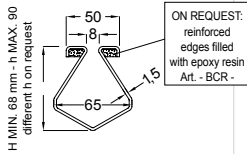

made of grade 304 stainless steel - grade 316 on request
Inoxsystem® modular lines made to measure on request with connection flanges, reinforced edges, etc.

Line 1250

- 8 mm Heelsafe slot
- Version with odor trap
- 200x200 mm top cover
- outlet Ø 63 mm, h 140 mm
- With odor trap and filter basket
- See pages 8 and 9 for more details

SLOT CHANNEL CROSS SECTION
Art. Inoxsystem® -C1-

IDEAL FOR SWIMMING POOLS, TERRACES, SHOWERS, GYMS, PUBLIC AREAS

CENTRAL VERTICAL OUTLET

art. CFRV
Dwg. No. 1253

CENTRAL HORIZONTAL OUTLET

art. CFR0
Dwg. No. 1251

END VERTICAL OUTLET

art. CFRVT
Dwg. No. 1254

END HORIZONTAL OUTLET

art. CFR0T
Dwg. No. 1252

Line 1150

- 8 mm Heelsafe slot
- Version without odor trap, with access unit
- 80x80 mm access unit with outlet Ø 63 mm, h 100 mm
- Direct outlet with filter basket
- See pages 8 and 9 for more details

LETTER "R" MEANS 8 mm HEELSAFE SLOT,
LETTER "S" MEANS 20 mm STANDARD SLOT

EXAMPLE:
LINE 1050, ARTICLE "CFV"
IF WITH HEELSAFE SLOT,
THE ARTICLE WILL BE CFVR;
IF WITH STANDARD SLOT,
THE ARTICLE WILL BE CFVS;