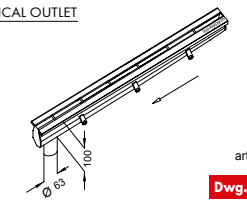

SLOT CHANNEL CROSS SECTION
Art. Inoxsystem® -C1-

IDEAL FOR SWIMMING POOLS, TERRACES, SHOWERS, GYMS, PUBLIC AREAS

CENTRAL VERTICAL OUTLET

art. CFDV
Dwg. No. 1353

CENTRAL HORIZONTAL OUTLET

art. CFDO
Dwg. No. 1351

END VERTICAL OUTLET

art. CFDVT
Dwg. No. 1354

END HORIZONTAL OUTLET

art. CFDOT
Dwg. No. 1352

Choose the slot width that best suits your needs

STANDARD SLOT

- Ideal for:**
- Professional kitchens
 - Wineries
 - Slaughter houses
 - Fish shops
 - Cheese factories
 - Food processing facilities
 - Etc.