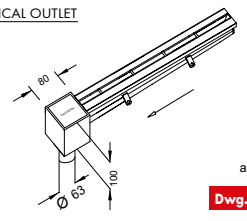

SLOT CHANNEL CROSS SECTION
Art. Inoxsystem® -C1-

RECOMMENDED FOR SWIMMING POOLS, TERRACES, SHOWERS, GYMS, PUBLIC AREAS

CENTRAL VERTICAL OUTLET

art. CRV
Dwg. No. 1153

CENTRAL HORIZONTAL OUTLET

art. CRO
Dwg. No. 1151

END VERTICAL OUTLET

art. CRVT
Dwg. No. 1154

END HORIZONTAL OUTLET

art. CROT
Dwg. No. 1152

Line 1350

- 8 mm Heelsafe slot
- Version without odor trap, without access unit
- Direct outlet Ø 63 mm, h 100 mm
- Direct outlet without filter basket
- See pages 12, 14 and 15 for more details