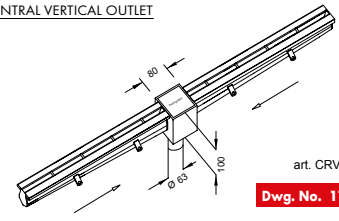

SLOT CHANNEL CROSS SECTION
Art. Inoxsystem® -C1-

IDEAL FOR SWIMMING POOLS, TERRACES, SHOWERS, GYMS, PUBLIC AREAS

CENTRAL VERTICAL OUTLET

art. CFRV
Dwg. No. 1253

CENTRAL HORIZONTAL OUTLET

art. CFR0
Dwg. No. 1251

END VERTICAL OUTLET

art. CFRVT
Dwg. No. 1254

END HORIZONTAL OUTLET

art. CFR0T
Dwg. No. 1252

Line 1150

- 8 mm Heelsafe slot
- Version without odor trap, with access unit
- 80x80 mm access unit with outlet Ø 63 mm, h 100 mm
- Direct outlet with filter basket
- See pages 8 and 9 for more details

SLOT CHANNEL CROSS SECTION
Art. Inoxsystem® -C1-

RECOMMENDED FOR SWIMMING POOLS, TERRACES, SHOWERS, GYMS, PUBLIC AREAS

CENTRAL VERTICAL OUTLET

art. CRV
Dwg. No. 1153

CENTRAL HORIZONTAL OUTLET

art. CRO
Dwg. No. 1151

END VERTICAL OUTLET

art. CRVT
Dwg. No. 1154

END HORIZONTAL OUTLET

art. CROT
Dwg. No. 1152

Line 1350

- 8 mm Heelsafe slot
- Version without odor trap, without access unit
- Direct outlet Ø 63 mm, h 100 mm
- Direct outlet without filter basket
- See pages 12, 14 and 15 for more details