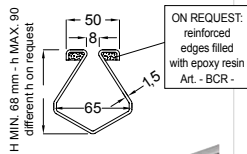

SLOT CHANNEL CROSS SECTION
Art. Inoxsystem® -C1-

IDEAL FOR SWIMMING POOLS, TERRACES, SHOWERS, GYMS, PUBLIC AREAS

CENTRAL VERTICAL OUTLET

art. CFRV
Dwg. No. 1253

CENTRAL HORIZONTAL OUTLET

art. CFR0
Dwg. No. 1251

END VERTICAL OUTLET

art. CFRVT
Dwg. No. 1254

END HORIZONTAL OUTLET

art. CFR0T
Dwg. No. 1252

Line 1150

- 8 mm Heelsafe slot
- Version without odor trap, with access unit
- 80x80 mm access unit with outlet Ø 63 mm, h 100 mm
- Direct outlet with filter basket
- See pages 8 and 9 for more details

SLOT CHANNEL CROSS SECTION
Art. Inoxsystem® -C1-

RECOMMENDED FOR SWIMMING POOLS, TERRACES, SHOWERS, GYMS, PUBLIC AREAS

CENTRAL VERTICAL OUTLET

art. CRV
Dwg. No. 1153

CENTRAL HORIZONTAL OUTLET

art. CRO
Dwg. No. 1151

LETTER "R" MEANS 8 mm HEELSAFE SLOT,
LETTER "S" MEANS 20 mm STANDARD SLOT

EXAMPLE:
LINE 1050, ARTICLE "CFV"
IF WITH HEELSAFE SLOT,
THE ARTICLE WILL BE CFVR;
IF WITH STANDARD SLOT,
THE ARTICLE WILL BE CFVS;