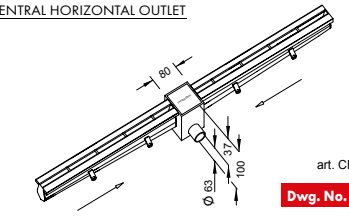

END VERTICAL OUTLET

art. CFRVT
Dwg. No. 1254

END HORIZONTAL OUTLET

art. CFR0T
Dwg. No. 1252

Line 1150

- 8 mm Heelsafe slot
- Version without odor trap, with access unit
- 80x80 mm access unit with outlet Ø 63 mm, h 100 mm
- Direct outlet with filter basket
- See pages 8 and 9 for more details

SLOT CHANNEL CROSS SECTION
Art. Inoxsystem® -C1-

RECOMMENDED FOR SWIMMING POOLS, TERRACES, SHOWERS, GYMS, PUBLIC AREAS

CENTRAL VERTICAL OUTLET

art. CRV
Dwg. No. 1153

CENTRAL HORIZONTAL OUTLET

art. CRO
Dwg. No. 1151

END VERTICAL OUTLET

art. CRVT
Dwg. No. 1154

END HORIZONTAL OUTLET

art. CROT
Dwg. No. 1152

Line 1350

- 8 mm Heelsafe slot
- Version without odor trap, without access unit
- Direct outlet Ø 63 mm, h 100 mm
- Direct outlet without filter basket
- See pages 12, 14 and 15 for more details

SLOT CHANNEL CROSS SECTION
Art. Inoxsystem® -C1-

IDEAL FOR SWIMMING POOLS, TERRACES, SHOWERS, GYMS, PUBLIC AREAS

CENTRAL VERTICAL OUTLET

art. CFDV
Dwg. No. 1353

CENTRAL HORIZONTAL OUTLET

art. CFDO
Dwg. No. 1351