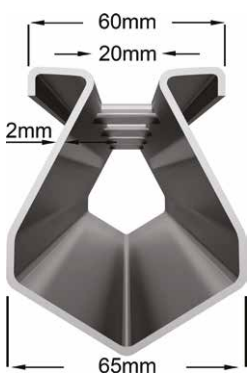

SLOT CHANNEL CROSS SECTION
Art. Inoxsystem® -C1-

IDEAL FOR SWIMMING POOLS, TERRACES, SHOWERS, GYMS, PUBLIC AREAS

CENTRAL VERTICAL OUTLET

art. CFDV
Dwg. No. 1353

CENTRAL HORIZONTAL OUTLET

art. CFDO
Dwg. No. 1351

END VERTICAL OUTLET

art. CFDVT
Dwg. No. 1354

END HORIZONTAL OUTLET

art. CFDOT
Dwg. No. 1352

Choose the slot width that best suits your needs

STANDARD SLOT

- Ideal for:**
- Professional kitchens
 - Wineries
 - Slaughter houses
 - Fish shops
 - Cheese factories
 - Food processing facilities
 - Etc.

HEELSAFE SLOT

- Ideal for:**
- Showers
 - Sports facilities
 - Terraces
 - Parkings
 - Squares
 - Swimming pools
 - shopping centres
 - Etc.

EACH LINE SHOULD BE MANUFACTURED WITH STANDARD OR HEELSAFE SLOT