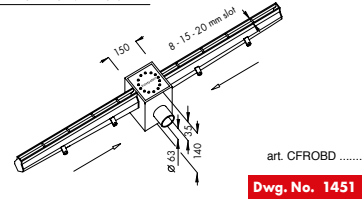

Inoxsystem® modular lines made to measure on request with connection flanges, reinforced edges, etc.

Line 1450

- 8 - 15 - 20 mm central slot
- Version with vertical edges - central slot tapered to prevent blockage
- Floor drain with 150x150 mm top cover outlet \varnothing 63 mm, h 140 mm
- With odor trap and filter basket
- See page 13 for more details

CENTRAL VERTICAL OUTLET

CENTRAL HORIZONTAL OUTLET

END VERTICAL OUTLET

END HORIZONTAL OUTLET

Line 1460

- 8 - 15 - 20 mm central slot
- Version with vertical edges - central slot tapered to prevent blockage
- Floor drain with 150x150 mm tileable top cover outlet \varnothing 63 mm, h 140 mm
- With odor trap and filter basket
- See page 13 for more details

CENTRAL VERTICAL OUTLET

CENTRAL HORIZONTAL OUTLET

END VERTICAL OUTLET

END HORIZONTAL OUTLET

Line 1470

- 8 - 15 - 20 mm central slot
- Version with vertical edges - central slot tapered to prevent blockage
- 80x80 mm inspection unit with outlet \varnothing 63 mm, h 100 mm
- Direct outlet without odor trap
- Tileable cover on request

CENTRAL VERTICAL OUTLET

CENTRAL HORIZONTAL OUTLET

END VERTICAL OUTLET

END HORIZONTAL OUTLET

Line 1490

- 8 - 15 - 20 mm central slot
- Version with vertical edges - central slot tapered to prevent blockage
- Direct outlet without odor trap \varnothing 63 mm
- Without inspection unit