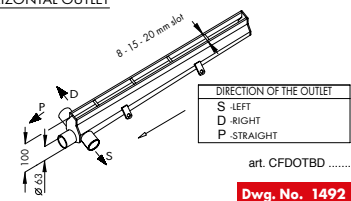

CENTRAL VERTICAL OUTLET

CENTRAL HORIZONTAL OUTLET

END VERTICAL OUTLET

END HORIZONTAL OUTLET

Line 1470

- 8 - 15 - 20 mm central slot
- Version with vertical edges - central slot tapered to prevent blockage
- 80x80 mm inspection unit with outlet \varnothing 63 mm, h 100 mm
- Direct outlet without odor trap
- Tileable cover on request

CENTRAL VERTICAL OUTLET

CENTRAL HORIZONTAL OUTLET

END VERTICAL OUTLET

END HORIZONTAL OUTLET

Line 1490

- 8 - 15 - 20 mm central slot
- Version with vertical edges - central slot tapered to prevent blockage
- Direct outlet without odor trap \varnothing 63 mm
- Without inspection unit

CENTRAL VERTICAL OUTLET

CENTRAL HORIZONTAL OUTLET

END VERTICAL OUTLET

END HORIZONTAL OUTLET

NEW LINES

www.inoxsystem.it