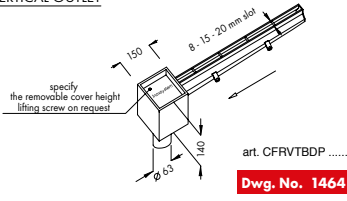

CENTRAL VERTICAL OUTLET

CENTRAL HORIZONTAL OUTLET

END VERTICAL OUTLET

END HORIZONTAL OUTLET

Line 1460

- 8 - 15 - 20 mm central slot
- Version with vertical edges - central slot tapered to prevent blockage
- Floor drain with 150x150 mm tileable top cover outlet \varnothing 63 mm, h 140 mm
- With odor trap and filter basket
- See page 13 for more details

CENTRAL VERTICAL OUTLET

CENTRAL HORIZONTAL OUTLET

END VERTICAL OUTLET

END HORIZONTAL OUTLET

Line 1470

- 8 - 15 - 20 mm central slot
- Version with vertical edges - central slot tapered to prevent blockage
- 80x80 mm inspection unit with outlet \varnothing 63 mm, h 100 mm
- Direct outlet without odor trap
- Tileable cover on request

CENTRAL VERTICAL OUTLET

CENTRAL HORIZONTAL OUTLET

END VERTICAL OUTLET

END HORIZONTAL OUTLET

Line 1490

- 8 - 15 - 20 mm central slot
- Version with vertical edges - central slot tapered to prevent blockage
- Direct outlet without odor trap \varnothing 63 mm
- Without inspection unit