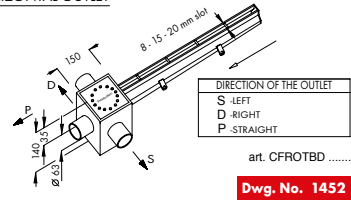

Inoxsystem® modular lines made to measure on request with connection flanges, reinforced edges, etc.

Line 1450

- 8 - 15 - 20 mm central slot
- Version with vertical edges - central slot tapered to prevent blockage
- Floor drain with 150x150 mm top cover outlet \varnothing 63 mm, h 140 mm
- With odor trap and filter basket
- See page 13 for more details

CENTRAL VERTICAL OUTLET

CENTRAL HORIZONTAL OUTLET

END VERTICAL OUTLET

END HORIZONTAL OUTLET

Line 1460

- 8 - 15 - 20 mm central slot
- Version with vertical edges - central slot tapered to prevent blockage
- Floor drain with 150x150 mm tileable top cover outlet \varnothing 63 mm, h 140 mm
- With odor trap and filter basket
- See page 13 for more details

CENTRAL VERTICAL OUTLET

CENTRAL HORIZONTAL OUTLET

END VERTICAL OUTLET

END HORIZONTAL OUTLET

Line 1470

- 8 - 15 - 20 mm central slot
- Version with vertical edges - central slot tapered to prevent blockage
- 80x80 mm inspection unit with outlet \varnothing 63 mm, h 100 mm
- Direct outlet without odor trap
- Tileable cover on request

CENTRAL VERTICAL OUTLET

CENTRAL HORIZONTAL OUTLET

END VERTICAL OUTLET

END HORIZONTAL OUTLET

Line 1490

- 8 - 15 - 20 mm central slot
- Version with vertical edges - central slot tapered to prevent blockage
- Direct outlet without odor trap \varnothing 63 mm
- Without inspection unit