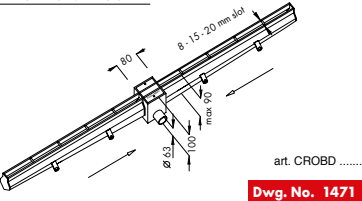

CENTRAL VERTICAL OUTLET

CENTRAL HORIZONTAL OUTLET

END VERTICAL OUTLET

END HORIZONTAL OUTLET

Line 1460

- 8 - 15 - 20 mm central slot
- Version with vertical edges - central slot tapered to prevent blockage
- Floor drain with 150x150 mm tileable top cover outlet \varnothing 63 mm, h 140 mm
- With odor trap and filter basket
- See page 13 for more details

CENTRAL VERTICAL OUTLET

CENTRAL HORIZONTAL OUTLET

END VERTICAL OUTLET

END HORIZONTAL OUTLET

Line 1470

- 8 - 15 - 20 mm central slot
- Version with vertical edges - central slot tapered to prevent blockage
- 80x80 mm inspection unit with outlet \varnothing 63 mm, h 100 mm
- Direct outlet without odor trap
- Tileable cover on request

CENTRAL VERTICAL OUTLET

CENTRAL HORIZONTAL OUTLET

END VERTICAL OUTLET

END HORIZONTAL OUTLET

Line 1490

- 8 - 15 - 20 mm central slot
- Version with vertical edges - central slot tapered to prevent blockage
- Direct outlet without odor trap \varnothing 63 mm
- Without inspection unit