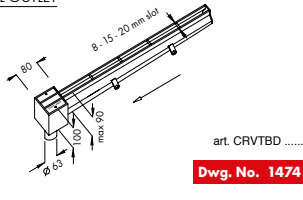

CENTRAL VERTICAL OUTLET

CENTRAL HORIZONTAL OUTLET

END VERTICAL OUTLET

END HORIZONTAL OUTLET

Line 1460

- 8 - 15 - 20 mm central slot
- Version with vertical edges - central slot tapered to prevent blockage
- Floor drain with 150x150 mm tileable top cover outlet \varnothing 63 mm, h 140 mm
- With odor trap and filter basket
- See page 13 for more details

CENTRAL VERTICAL OUTLET

CENTRAL HORIZONTAL OUTLET

END VERTICAL OUTLET

END HORIZONTAL OUTLET

Line 1470

- 8 - 15 - 20 mm central slot
- Version with vertical edges - central slot tapered to prevent blockage
- 80x80 mm inspection unit with outlet \varnothing 63 mm, h 100 mm
- Direct outlet without odor trap
- Tileable cover on request

CENTRAL VERTICAL OUTLET

CENTRAL HORIZONTAL OUTLET

END VERTICAL OUTLET

END HORIZONTAL OUTLET

Line 1490

- 8 - 15 - 20 mm central slot
- Version with vertical edges - central slot tapered to prevent blockage
- Direct outlet without odor trap \varnothing 63 mm
- Without inspection unit