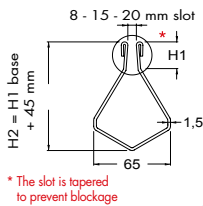

CENTRAL VERTICAL OUTLET

CENTRAL HORIZONTAL OUTLET

END VERTICAL OUTLET

END HORIZONTAL OUTLET

Line 1490

- 8 - 15 - 20 mm central slot
- Version with vertical edges - central slot tapered to prevent blockage
- Direct outlet without odor trap \varnothing 63 mm
- Without inspection unit