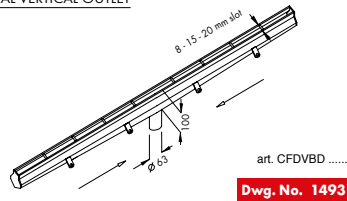

CENTRAL VERTICAL OUTLET