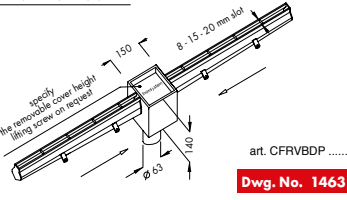

Inoxsystem® modular lines made to measure on request with connection flanges, reinforced edges, etc.

Line 1450

- 8 - 15 - 20 mm central slot
- Version with vertical edges - central slot tapered to prevent blockage
- Floor drain with 150x150 mm top cover outlet \varnothing 63 mm, h 140 mm
- With odor trap and filter basket
- See page 13 for more details

CENTRAL VERTICAL OUTLET

CENTRAL HORIZONTAL OUTLET

END VERTICAL OUTLET

END HORIZONTAL OUTLET

Line 1460

- 8 - 15 - 20 mm central slot
- Version with vertical edges - central slot tapered to prevent blockage
- Floor drain with 150x150 mm tileable top cover outlet \varnothing 63 mm, h 140 mm
- With odor trap and filter basket
- See page 13 for more details

CENTRAL VERTICAL OUTLET

CENTRAL HORIZONTAL OUTLET

END VERTICAL OUTLET

END HORIZONTAL OUTLET

Line 1470

- 8 - 15 - 20 mm central slot
- Version with vertical edges - central slot tapered to prevent blockage
- 80x80 mm inspection unit with outlet \varnothing 63 mm, h 100 mm
- Direct outlet without odor trap
- Tileable cover on request

CENTRAL VERTICAL OUTLET

CENTRAL HORIZONTAL OUTLET

END VERTICAL OUTLET

END HORIZONTAL OUTLET

Line 1490

- 8 - 15 - 20 mm central slot
- Version with vertical edges - central slot tapered to prevent blockage
- Direct outlet without odor trap \varnothing 63 mm
- Without inspection unit