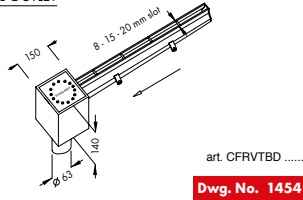

Inoxsystem® modular lines made to measure on request with connection flanges, reinforced edges, etc.

Line 1450

- 8 - 15 - 20 mm central slot
- Version with vertical edges - central slot tapered to prevent blockage
- Floor drain with 150x150 mm top cover outlet \varnothing 63 mm, h 140 mm
- With odor trap and filter basket
- See page 13 for more details

CENTRAL VERTICAL OUTLET

CENTRAL HORIZONTAL OUTLET

END VERTICAL OUTLET

END HORIZONTAL OUTLET

Line 1460

- 8 - 15 - 20 mm central slot
- Version with vertical edges - central slot tapered to prevent blockage
- Floor drain with 150x150 mm tileable top cover outlet \varnothing 63 mm, h 140 mm
- With odor trap and filter basket
- See page 13 for more details

CENTRAL VERTICAL OUTLET

CENTRAL HORIZONTAL OUTLET

END VERTICAL OUTLET

END HORIZONTAL OUTLET

Line 1470

- 8 - 15 - 20 mm central slot
- Version with vertical edges - central slot tapered to prevent blockage
- 80x80 mm inspection unit with outlet \varnothing 63 mm, h 100 mm
- Direct outlet without odor trap
- Tileable cover on request

CENTRAL VERTICAL OUTLET

CENTRAL HORIZONTAL OUTLET

END VERTICAL OUTLET

END HORIZONTAL OUTLET

Line 1490

- 8 - 15 - 20 mm central slot
- Version with vertical edges - central slot tapered to prevent blockage
- Direct outlet without odor trap \varnothing 63 mm
- Without inspection unit