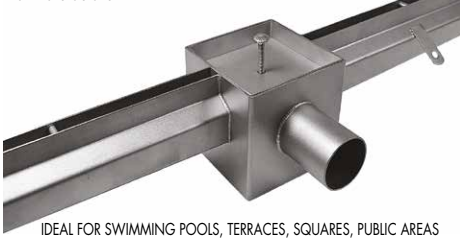

Inoxsystem® modular lines made to measure on request with connection flanges, reinforced edges, etc.

Line 1450

- 8 - 15 - 20 mm central slot
- Version with vertical edges - central slot tapered to prevent blockage
- Floor drain with 150x150 mm top cover outlet \varnothing 63 mm, h 140 mm
- With odor trap and filter basket
- See page 13 for more details

CENTRAL VERTICAL OUTLET

CENTRAL HORIZONTAL OUTLET

END VERTICAL OUTLET

END HORIZONTAL OUTLET

Line 1460

- 8 - 15 - 20 mm central slot
- Version with vertical edges - central slot tapered to prevent blockage
- Floor drain with 150x150 mm tileable top cover outlet \varnothing 63 mm, h 140 mm
- With odor trap and filter basket
- See page 13 for more details

CENTRAL VERTICAL OUTLET

CENTRAL HORIZONTAL OUTLET

END VERTICAL OUTLET

END HORIZONTAL OUTLET

Line 1470

- 8 - 15 - 20 mm central slot
- Version with vertical edges - central slot tapered to prevent blockage
- 80x80 mm inspection unit with outlet \varnothing 63 mm, h 100 mm
- Direct outlet without odor trap
- Tileable cover on request

CENTRAL VERTICAL OUTLET

CENTRAL HORIZONTAL OUTLET

END VERTICAL OUTLET

END HORIZONTAL OUTLET

Line 1490

- 8 - 15 - 20 mm central slot
- Version with vertical edges - central slot tapered to prevent blockage
- Direct outlet without odor trap \varnothing 63 mm
- Without inspection unit