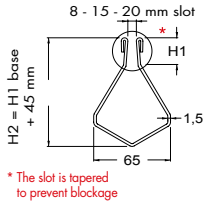

Inoxsystem® modular lines made to measure on request with connection flanges, reinforced edges, etc.

Line 1450

- 8 - 15 - 20 mm central slot
- Version with vertical edges - central slot tapered to prevent blockage
- Floor drain with 150x150 mm top cover outlet \varnothing 63 mm, h 140 mm
- With odor trap and filter basket
- See page 13 for more details

CENTRAL VERTICAL OUTLET

CENTRAL HORIZONTAL OUTLET

END VERTICAL OUTLET

END HORIZONTAL OUTLET

Line 1460

- 8 - 15 - 20 mm central slot
- Version with vertical edges - central slot tapered to prevent blockage
- Floor drain with 150x150 mm tileable top cover outlet \varnothing 63 mm, h 140 mm
- With odor trap and filter basket
- See page 13 for more details

CENTRAL VERTICAL OUTLET

CENTRAL HORIZONTAL OUTLET

END VERTICAL OUTLET

END HORIZONTAL OUTLET

Line 1470

- 8 - 15 - 20 mm central slot
- Version with vertical edges - central slot tapered to prevent blockage
- 80x80 mm inspection unit with outlet \varnothing 63 mm, h 100 mm
- Direct outlet without odor trap
- Tileable cover on request