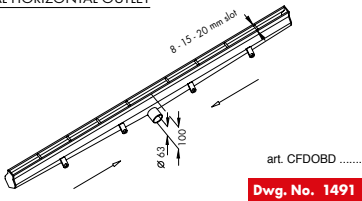

CENTRAL HORIZONTAL OUTLET