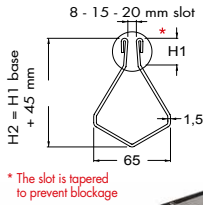

CENTRAL VERTICAL OUTLET

CENTRAL HORIZONTAL OUTLET

END VERTICAL OUTLET

END HORIZONTAL OUTLET

Line 1470

- 8 - 15 - 20 mm central slot
- Version with vertical edges - central slot tapered to prevent blockage
- 80x80 mm inspection unit with outlet \varnothing 63 mm, h 100 mm
- Direct outlet without odor trap
- Tileable cover on request

CENTRAL VERTICAL OUTLET

CENTRAL HORIZONTAL OUTLET

END VERTICAL OUTLET

END HORIZONTAL OUTLET

Line 1490

- 8 - 15 - 20 mm central slot
- Version with vertical edges - central slot tapered to prevent blockage
- Direct outlet without odor trap \varnothing 63 mm
- Without inspection unit