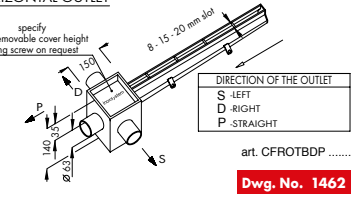

CENTRAL VERTICAL OUTLET

CENTRAL HORIZONTAL OUTLET

END VERTICAL OUTLET

END HORIZONTAL OUTLET

Line 1470

- 8 - 15 - 20 mm central slot
- Version with vertical edges - central slot tapered to prevent blockage
- 80x80 mm inspection unit with outlet \varnothing 63 mm, h 100 mm
- Direct outlet without odor trap
- Tileable cover on request

CENTRAL VERTICAL OUTLET

CENTRAL HORIZONTAL OUTLET

END VERTICAL OUTLET

END HORIZONTAL OUTLET

Line 1490

- 8 - 15 - 20 mm central slot
- Version with vertical edges - central slot tapered to prevent blockage
- Direct outlet without odor trap \varnothing 63 mm
- Without inspection unit