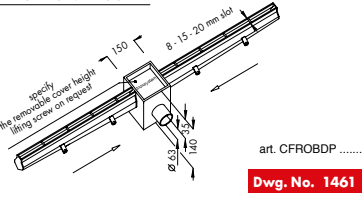

Inoxsystem® modular lines made to measure on request with connection flanges, reinforced edges, etc.

Line 1450

- 8 - 15 - 20 mm central slot
- Version with vertical edges - central slot tapered to prevent blockage
- Floor drain with 150x150 mm top cover outlet \varnothing 63 mm, h 140 mm
- With odor trap and filter basket
- See page 13 for more details

CENTRAL VERTICAL OUTLET

CENTRAL HORIZONTAL OUTLET

END VERTICAL OUTLET

END HORIZONTAL OUTLET

Line 1460

- 8 - 15 - 20 mm central slot
- Version with vertical edges - central slot tapered to prevent blockage
- Floor drain with 150x150 mm tileable top cover outlet \varnothing 63 mm, h 140 mm
- With odor trap and filter basket
- See page 13 for more details

CENTRAL VERTICAL OUTLET

CENTRAL HORIZONTAL OUTLET

END VERTICAL OUTLET

END HORIZONTAL OUTLET

Line 1470

- 8 - 15 - 20 mm central slot
- Version with vertical edges - central slot tapered to prevent blockage
- 80x80 mm inspection unit with outlet \varnothing 63 mm, h 100 mm
- Direct outlet without odor trap
- Tileable cover on request

CENTRAL VERTICAL OUTLET

CENTRAL HORIZONTAL OUTLET

END VERTICAL OUTLET

END HORIZONTAL OUTLET

Line 1490

- 8 - 15 - 20 mm central slot
- Version with vertical edges - central slot tapered to prevent blockage
- Direct outlet without odor trap \varnothing 63 mm
- Without inspection unit