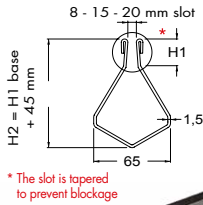

CENTRAL VERTICAL OUTLET

CENTRAL HORIZONTAL OUTLET

END VERTICAL OUTLET

END HORIZONTAL OUTLET

Line 1460

- 8 - 15 - 20 mm central slot
- Version with vertical edges - central slot tapered to prevent blockage
- Floor drain with 150x150 mm tileable top cover outlet \varnothing 63 mm, h 140 mm
- With odor trap and filter basket
- See page 13 for more details

CENTRAL VERTICAL OUTLET

CENTRAL HORIZONTAL OUTLET

END VERTICAL OUTLET

END HORIZONTAL OUTLET

Line 1470

- 8 - 15 - 20 mm central slot
- Version with vertical edges - central slot tapered to prevent blockage
- 80x80 mm inspection unit with outlet \varnothing 63 mm, h 100 mm
- Direct outlet without odor trap
- Tileable cover on request