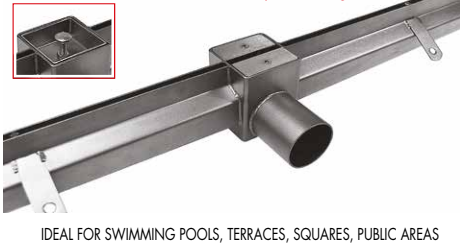

Inoxsystem® modular lines made to measure on request with connection flanges, reinforced edges, etc.

Line 1450

- 8 - 15 - 20 mm central slot
- Version with vertical edges - central slot tapered to prevent blockage
- Floor drain with 150x150 mm top cover outlet \varnothing 63 mm, h 140 mm
- With odor trap and filter basket
- See page 13 for more details

CENTRAL VERTICAL OUTLET

CENTRAL HORIZONTAL OUTLET

END VERTICAL OUTLET

END HORIZONTAL OUTLET

Line 1460

- 8 - 15 - 20 mm central slot
- Version with vertical edges - central slot tapered to prevent blockage
- Floor drain with 150x150 mm tileable top cover outlet \varnothing 63 mm, h 140 mm
- With odor trap and filter basket
- See page 13 for more details

CENTRAL VERTICAL OUTLET

CENTRAL HORIZONTAL OUTLET

END VERTICAL OUTLET

END HORIZONTAL OUTLET

Line 1470

- 8 - 15 - 20 mm central slot
- Version with vertical edges - central slot tapered to prevent blockage
- 80x80 mm inspection unit with outlet \varnothing 63 mm, h 100 mm
- Direct outlet without odor trap
- Tileable cover on request

CENTRAL VERTICAL OUTLET

CENTRAL HORIZONTAL OUTLET

END VERTICAL OUTLET

END HORIZONTAL OUTLET

Line 1490

- 8 - 15 - 20 mm central slot
- Version with vertical edges - central slot tapered to prevent blockage
- Direct outlet without odor trap \varnothing 63 mm
- Without inspection unit