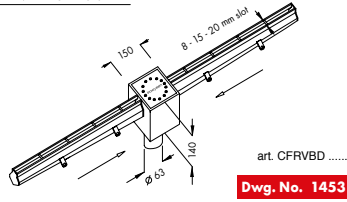

Inoxsystem® modular lines made to measure on request with connection flanges, reinforced edges, etc.

Line 1450

- 8 - 15 - 20 mm central slot
- Version with vertical edges - central slot tapered to prevent blockage
- Floor drain with 150x150 mm top cover outlet \varnothing 63 mm, h 140 mm
- With odor trap and filter basket
- See page 13 for more details

CENTRAL VERTICAL OUTLET

CENTRAL HORIZONTAL OUTLET

END VERTICAL OUTLET

END HORIZONTAL OUTLET

Line 1460

- 8 - 15 - 20 mm central slot
- Version with vertical edges - central slot tapered to prevent blockage
- Floor drain with 150x150 mm tileable top cover outlet \varnothing 63 mm, h 140 mm
- With odor trap and filter basket
- See page 13 for more details

CENTRAL VERTICAL OUTLET

CENTRAL HORIZONTAL OUTLET

END VERTICAL OUTLET

END HORIZONTAL OUTLET

Line 1470

- 8 - 15 - 20 mm central slot
- Version with vertical edges - central slot tapered to prevent blockage
- 80x80 mm inspection unit with outlet \varnothing 63 mm, h 100 mm
- Direct outlet without odor trap
- Tileable cover on request

CENTRAL VERTICAL OUTLET

CENTRAL HORIZONTAL OUTLET

END VERTICAL OUTLET

END HORIZONTAL OUTLET

Line 1490

- 8 - 15 - 20 mm central slot
- Version with vertical edges - central slot tapered to prevent blockage
- Direct outlet without odor trap \varnothing 63 mm
- Without inspection unit