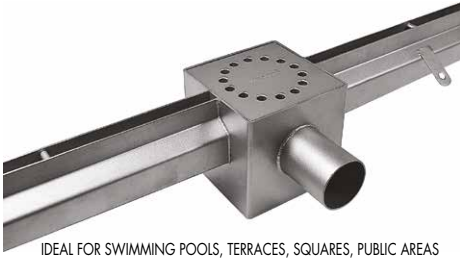

Inoxsystem® modular lines made to measure on request with connection flanges, reinforced edges, etc.

Line 1450

- 8 - 15 - 20 mm central slot
- Version with vertical edges - central slot tapered to prevent blockage
- Floor drain with 150x150 mm top cover outlet \varnothing 63 mm, h 140 mm
- With odor trap and filter basket
- See page 13 for more details

CENTRAL VERTICAL OUTLET

CENTRAL HORIZONTAL OUTLET

END VERTICAL OUTLET

END HORIZONTAL OUTLET

Line 1460

- 8 - 15 - 20 mm central slot
- Version with vertical edges - central slot tapered to prevent blockage
- Floor drain with 150x150 mm tileable top cover outlet \varnothing 63 mm, h 140 mm
- With odor trap and filter basket
- See page 13 for more details

CENTRAL VERTICAL OUTLET

CENTRAL HORIZONTAL OUTLET

END VERTICAL OUTLET

END HORIZONTAL OUTLET

Line 1470

- 8 - 15 - 20 mm central slot
- Version with vertical edges - central slot tapered to prevent blockage
- 80x80 mm inspection unit with outlet \varnothing 63 mm, h 100 mm
- Direct outlet without odor trap
- Tileable cover on request

CENTRAL VERTICAL OUTLET

CENTRAL HORIZONTAL OUTLET

END VERTICAL OUTLET

END HORIZONTAL OUTLET

Line 1490

- 8 - 15 - 20 mm central slot
- Version with vertical edges - central slot tapered to prevent blockage
- Direct outlet without odor trap \varnothing 63 mm
- Without inspection unit