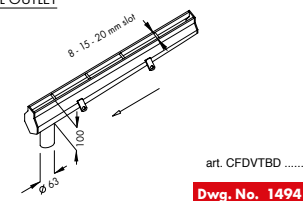

END VERTICAL OUTLET