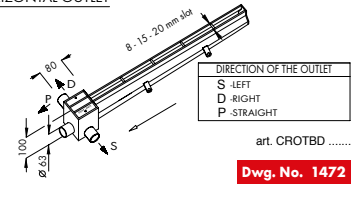

CENTRAL VERTICAL OUTLET

CENTRAL HORIZONTAL OUTLET

END VERTICAL OUTLET

END HORIZONTAL OUTLET

Line 1470

- 8 - 15 - 20 mm central slot
- Version with vertical edges - central slot tapered to prevent blockage
- 80x80 mm inspection unit with outlet \varnothing 63 mm, h 100 mm
- Direct outlet without odor trap
- Tileable cover on request

CENTRAL VERTICAL OUTLET

CENTRAL HORIZONTAL OUTLET

END VERTICAL OUTLET

END HORIZONTAL OUTLET

Line 1490

- 8 - 15 - 20 mm central slot
- Version with vertical edges - central slot tapered to prevent blockage
- Direct outlet without odor trap \varnothing 63 mm
- Without inspection unit