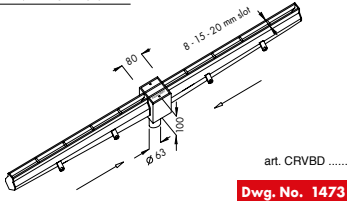

CENTRAL VERTICAL OUTLET

CENTRAL HORIZONTAL OUTLET

END VERTICAL OUTLET

END HORIZONTAL OUTLET

Line 1460

- 8 - 15 - 20 mm central slot
- Version with vertical edges - central slot tapered to prevent blockage
- Floor drain with 150x150 mm tileable top cover outlet \varnothing 63 mm, h 140 mm
- With odor trap and filter basket
- See page 13 for more details

CENTRAL VERTICAL OUTLET

CENTRAL HORIZONTAL OUTLET

END VERTICAL OUTLET

END HORIZONTAL OUTLET

Line 1470

- 8 - 15 - 20 mm central slot
- Version with vertical edges - central slot tapered to prevent blockage
- 80x80 mm inspection unit with outlet \varnothing 63 mm, h 100 mm
- Direct outlet without odor trap
- Tileable cover on request

CENTRAL VERTICAL OUTLET

CENTRAL HORIZONTAL OUTLET

END VERTICAL OUTLET

END HORIZONTAL OUTLET

Line 1490

- 8 - 15 - 20 mm central slot
- Version with vertical edges - central slot tapered to prevent blockage
- Direct outlet without odor trap \varnothing 63 mm
- Without inspection unit