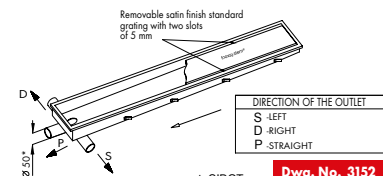

END HORIZONTAL OUTLET

art. CIDOT .....
Dwg. No. 3152

Line 3120

- Linear shower drain Italia IDrain
- With no visible edge
- Tileable cover
- Direct outlet with removable filter basket
- Without odor trap
- Provided with lifting hook