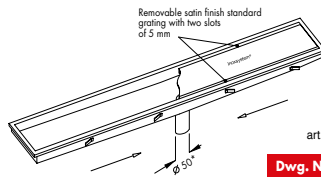

CENTRAL VERTICAL OUTLET

art. CIDV .....
Dwg. No. 3153