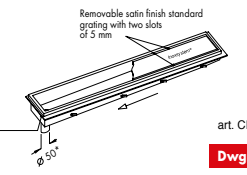

END HORIZONTAL OUTLET

art. CIDOTBPGPS
Dwg. No. 3132

Line 3140

- Linear shower drain Italia IDrain
- Satin finish edge
- Satin finish closed grate
- Direct outlet with removable filter basket
- Without odor trap
- Flange for waterproof membrane connection
- /L-profile to edge a floor
- Provided with lifting hook

IDEAL FOR SHOWERS, CHANGING ROOMS, BATHROOMS, SWIMMING POOLS, etc.

CENTRAL VERTICAL OUTLET

art. CIDVBPG
Dwg. No. 3143

CENTRAL HORIZONTAL OUTLET

art. CIDOBPG
Dwg. No. 3141

END VERTICAL OUTLET

art. CIDVTBPG
Dwg. No. 3144