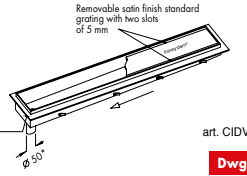

END HORIZONTAL OUTLET

art. CIDOTP
Dwg. No. 3122

Line 3130

- Linear shower drain Italia IDrain
- Folded edge
- Satin finish closed grate
- Direct outlet with removable filter basket
- Without odor trap
- Flange for waterproof membrane connection
- /L-profile to edge a floor
- Provided with lifting hook

IDEAL FOR SHOWERS, CHANGING ROOMS, BATHROOMS, SWIMMING POOLS, etc.

CENTRAL VERTICAL OUTLET

art. CIDVBPGPS
Dwg. No. 3133

CENTRAL HORIZONTAL OUTLET

art. CIDOBPGPS
Dwg. No. 3131

END VERTICAL OUTLET

art. CIDVBPGPS
Dwg. No. 3134