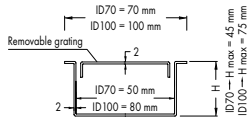

made of grade 304 stainless steel - grade 316 on request
Inoxsystem® modular lines made to measure on request with connection flanges, reinforced edges, etc.

NEW LINES

Line 3150

- Linear shower drain Italia IDrain
- Satin finish edge
- Satin finish closed grate
- Direct outlet with removable filter basket
- Without odor trap
- Provided with lifting hook