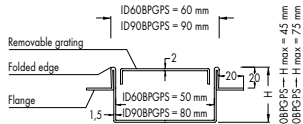

IDEAL FOR SHOWERS, CHANGING ROOMS, BATHROOMS, SWIMMING POOLS, etc.

CENTRAL VERTICAL OUTLET

art. CIDVP
Dwg. No. 3123

CENTRAL HORIZONTAL OUTLET

art. CIDOP
Dwg. No. 3121

END VERTICAL OUTLET

art. CIDVTP
Dwg. No. 3124

END HORIZONTAL OUTLET

art. CIDOTP
Dwg. No. 3122

Line 3130

- Linear shower drain Italia IDrain
- Folded edge
- Satin finish closed grate
- Direct outlet with removable filter basket
- Without odor trap
- Flange for waterproof membrane connection
- /L-profile to edge a floor
- Provided with lifting hook