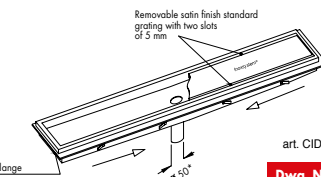

CENTRAL VERTICAL OUTLET

art. CIDVBPG .....
Dwg. No. 3143