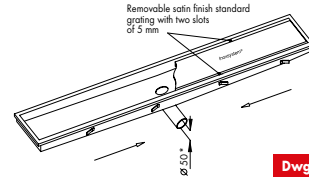

CENTRAL HORIZONTAL OUTLET

art. CIDO .....
Dwg. No. 3151