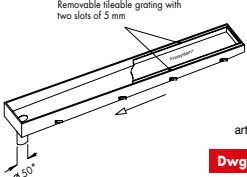

END VERTICAL OUTLET

art. CIDVTP .....
Dwg. No. 3124