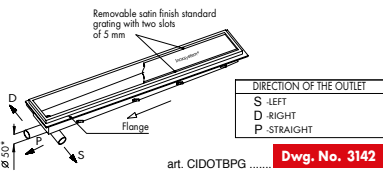

art. CIDVTBPG .....
Dwg. No. 3144

END HORIZONTAL OUTLET

art. CIDOTBPG .....
Dwg. No. 3142

www.inoxsystem.it