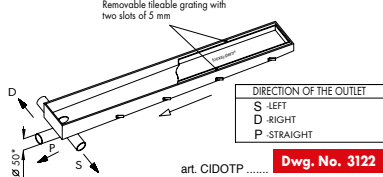

IDEAL FOR SHOWERS, CHANGING ROOMS, BATHROOMS, SWIMMING POOLS, etc.

CENTRAL VERTICAL OUTLET

art. CIDVP
Dwg. No. 3123

CENTRAL HORIZONTAL OUTLET

art. CIDOP
Dwg. No. 3121

END VERTICAL OUTLET

art. CIDVTP
Dwg. No. 3124

END HORIZONTAL OUTLET

art. CIDOTP
Dwg. No. 3122

Line 3130

- Linear shower drain Italia IDrain
- Folded edge
- Satin finish closed grate
- Direct outlet with removable filter basket
- Without odor trap
- Flange for waterproof membrane connection
- /L-profile to edge a floor
- Provided with lifting hook