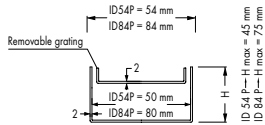

IDEAL FOR SHOWERS, CHANGING ROOMS, BATHROOMS, SWIMMING POOLS, etc.