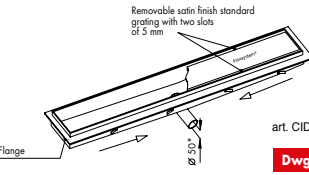

art. CIDVBPGPS .....
Dwg. No. 3133

CENTRAL HORIZONTAL OUTLET

art. CIDOBPGPS .....
Dwg. No. 3131