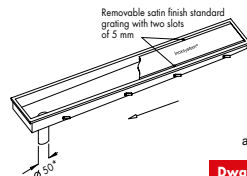

END VERTICAL OUTLET

art. CIDVT .....
Dwg. No. 3154