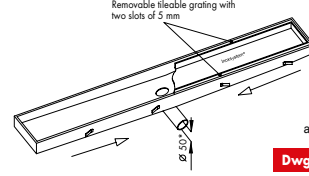

art. CIDVP .....
Dwg. No. 3123

CENTRAL HORIZONTAL OUTLET

art. CIDOP .....
Dwg. No. 3121