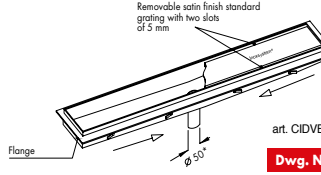

CENTRAL VERTICAL OUTLET

art. CIDVBPGPS .....
Dwg. No. 3133