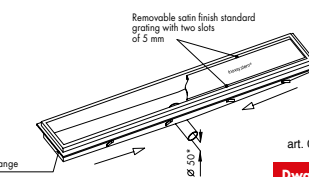

CENTRAL HORIZONTAL OUTLET

art. CIDOBPG .....
Dwg. No. 3141