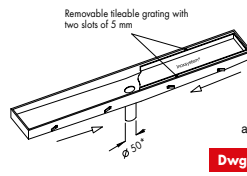

CENTRAL VERTICAL OUTLET

art. CIDVP .....
Dwg. No. 3123