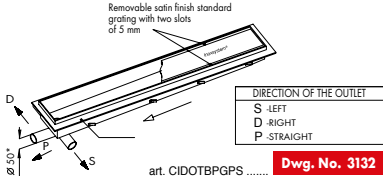

art. CIDVBPGPS .....
Dwg. No. 3134

END HORIZONTAL OUTLET

art. CIDOTBPGPS .....
Dwg. No. 3132

Line 3140

- Linear shower drain Italia IDrain
- Satin finish edge
- Satin finish closed grate
- Direct outlet with removable filter basket
- Without odor trap
- Flange for waterproof membrane connection
- /L-profile to edge a floor
- Provided with lifting hook