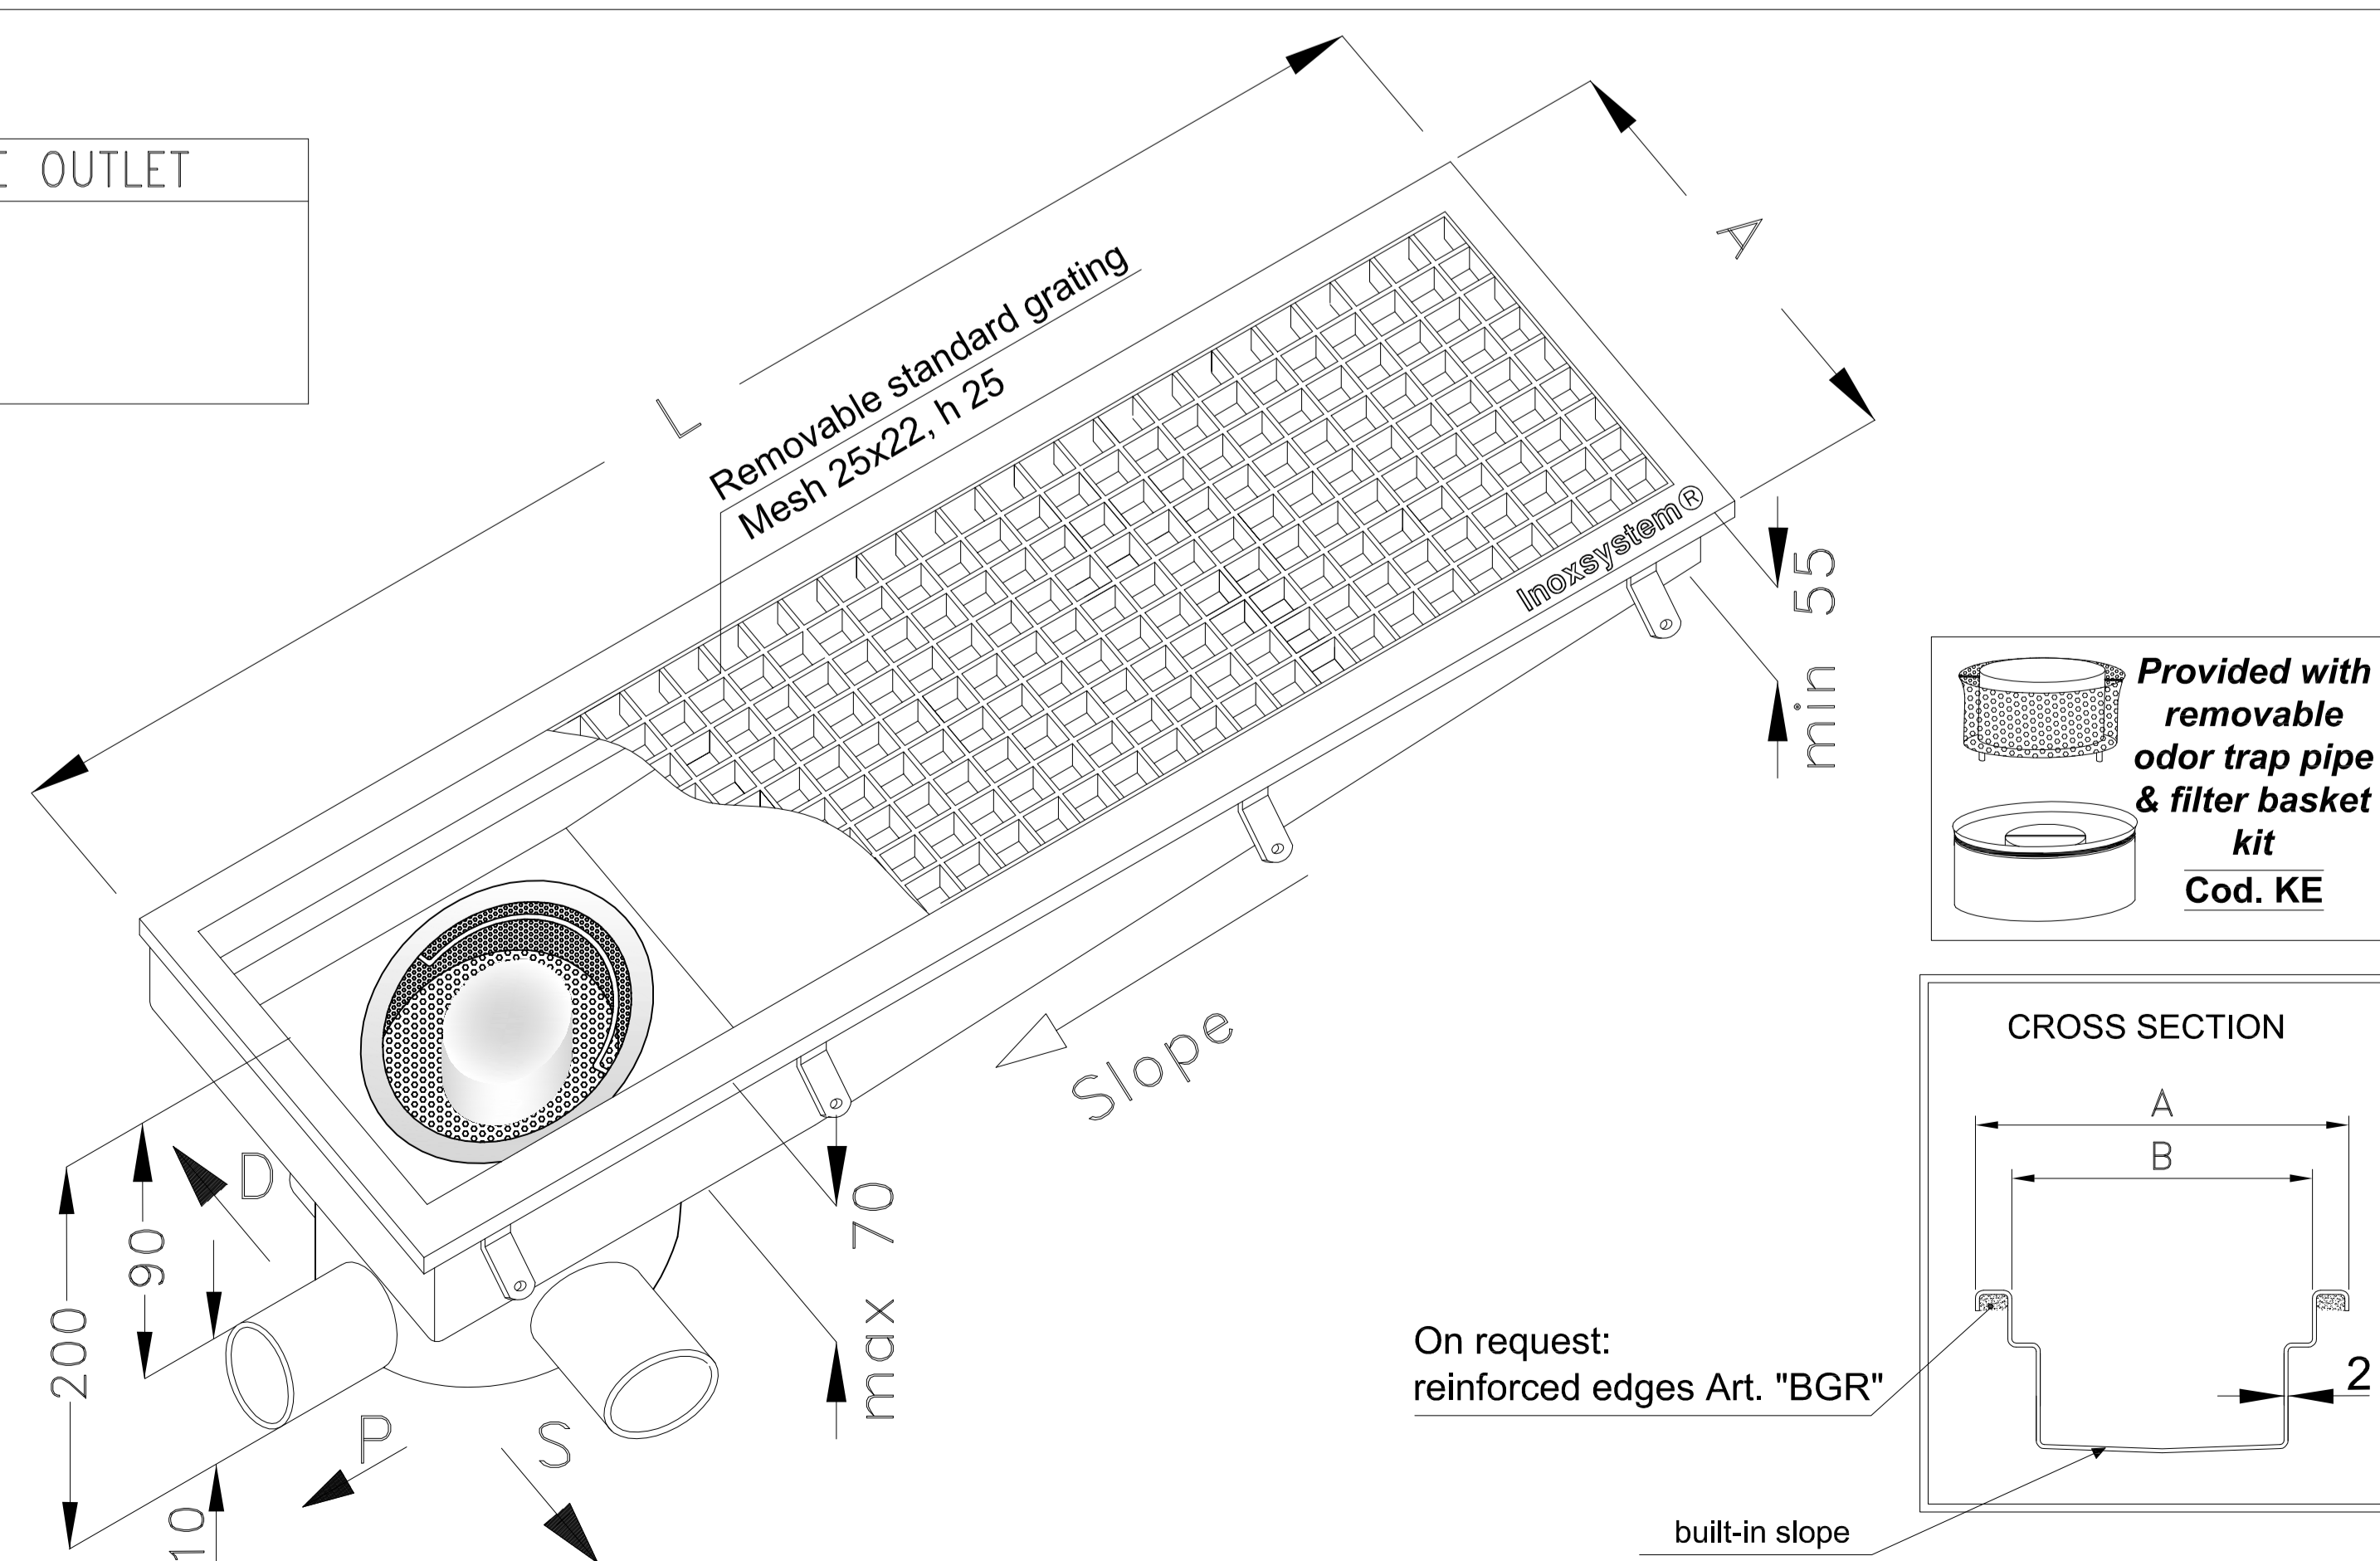

* all dimensions can be modified upon request

Inoxsystem® Dwg
0944

Art. CGOTH

N.B.: all dimensions are in mm

DIRECTION OF THE OUTLET

- S - LEFT
- D - RIGHT
- P - STRAIGHT

Grade 304 stainless steel (grade 316L on request) - Sheet thk. 2 mm