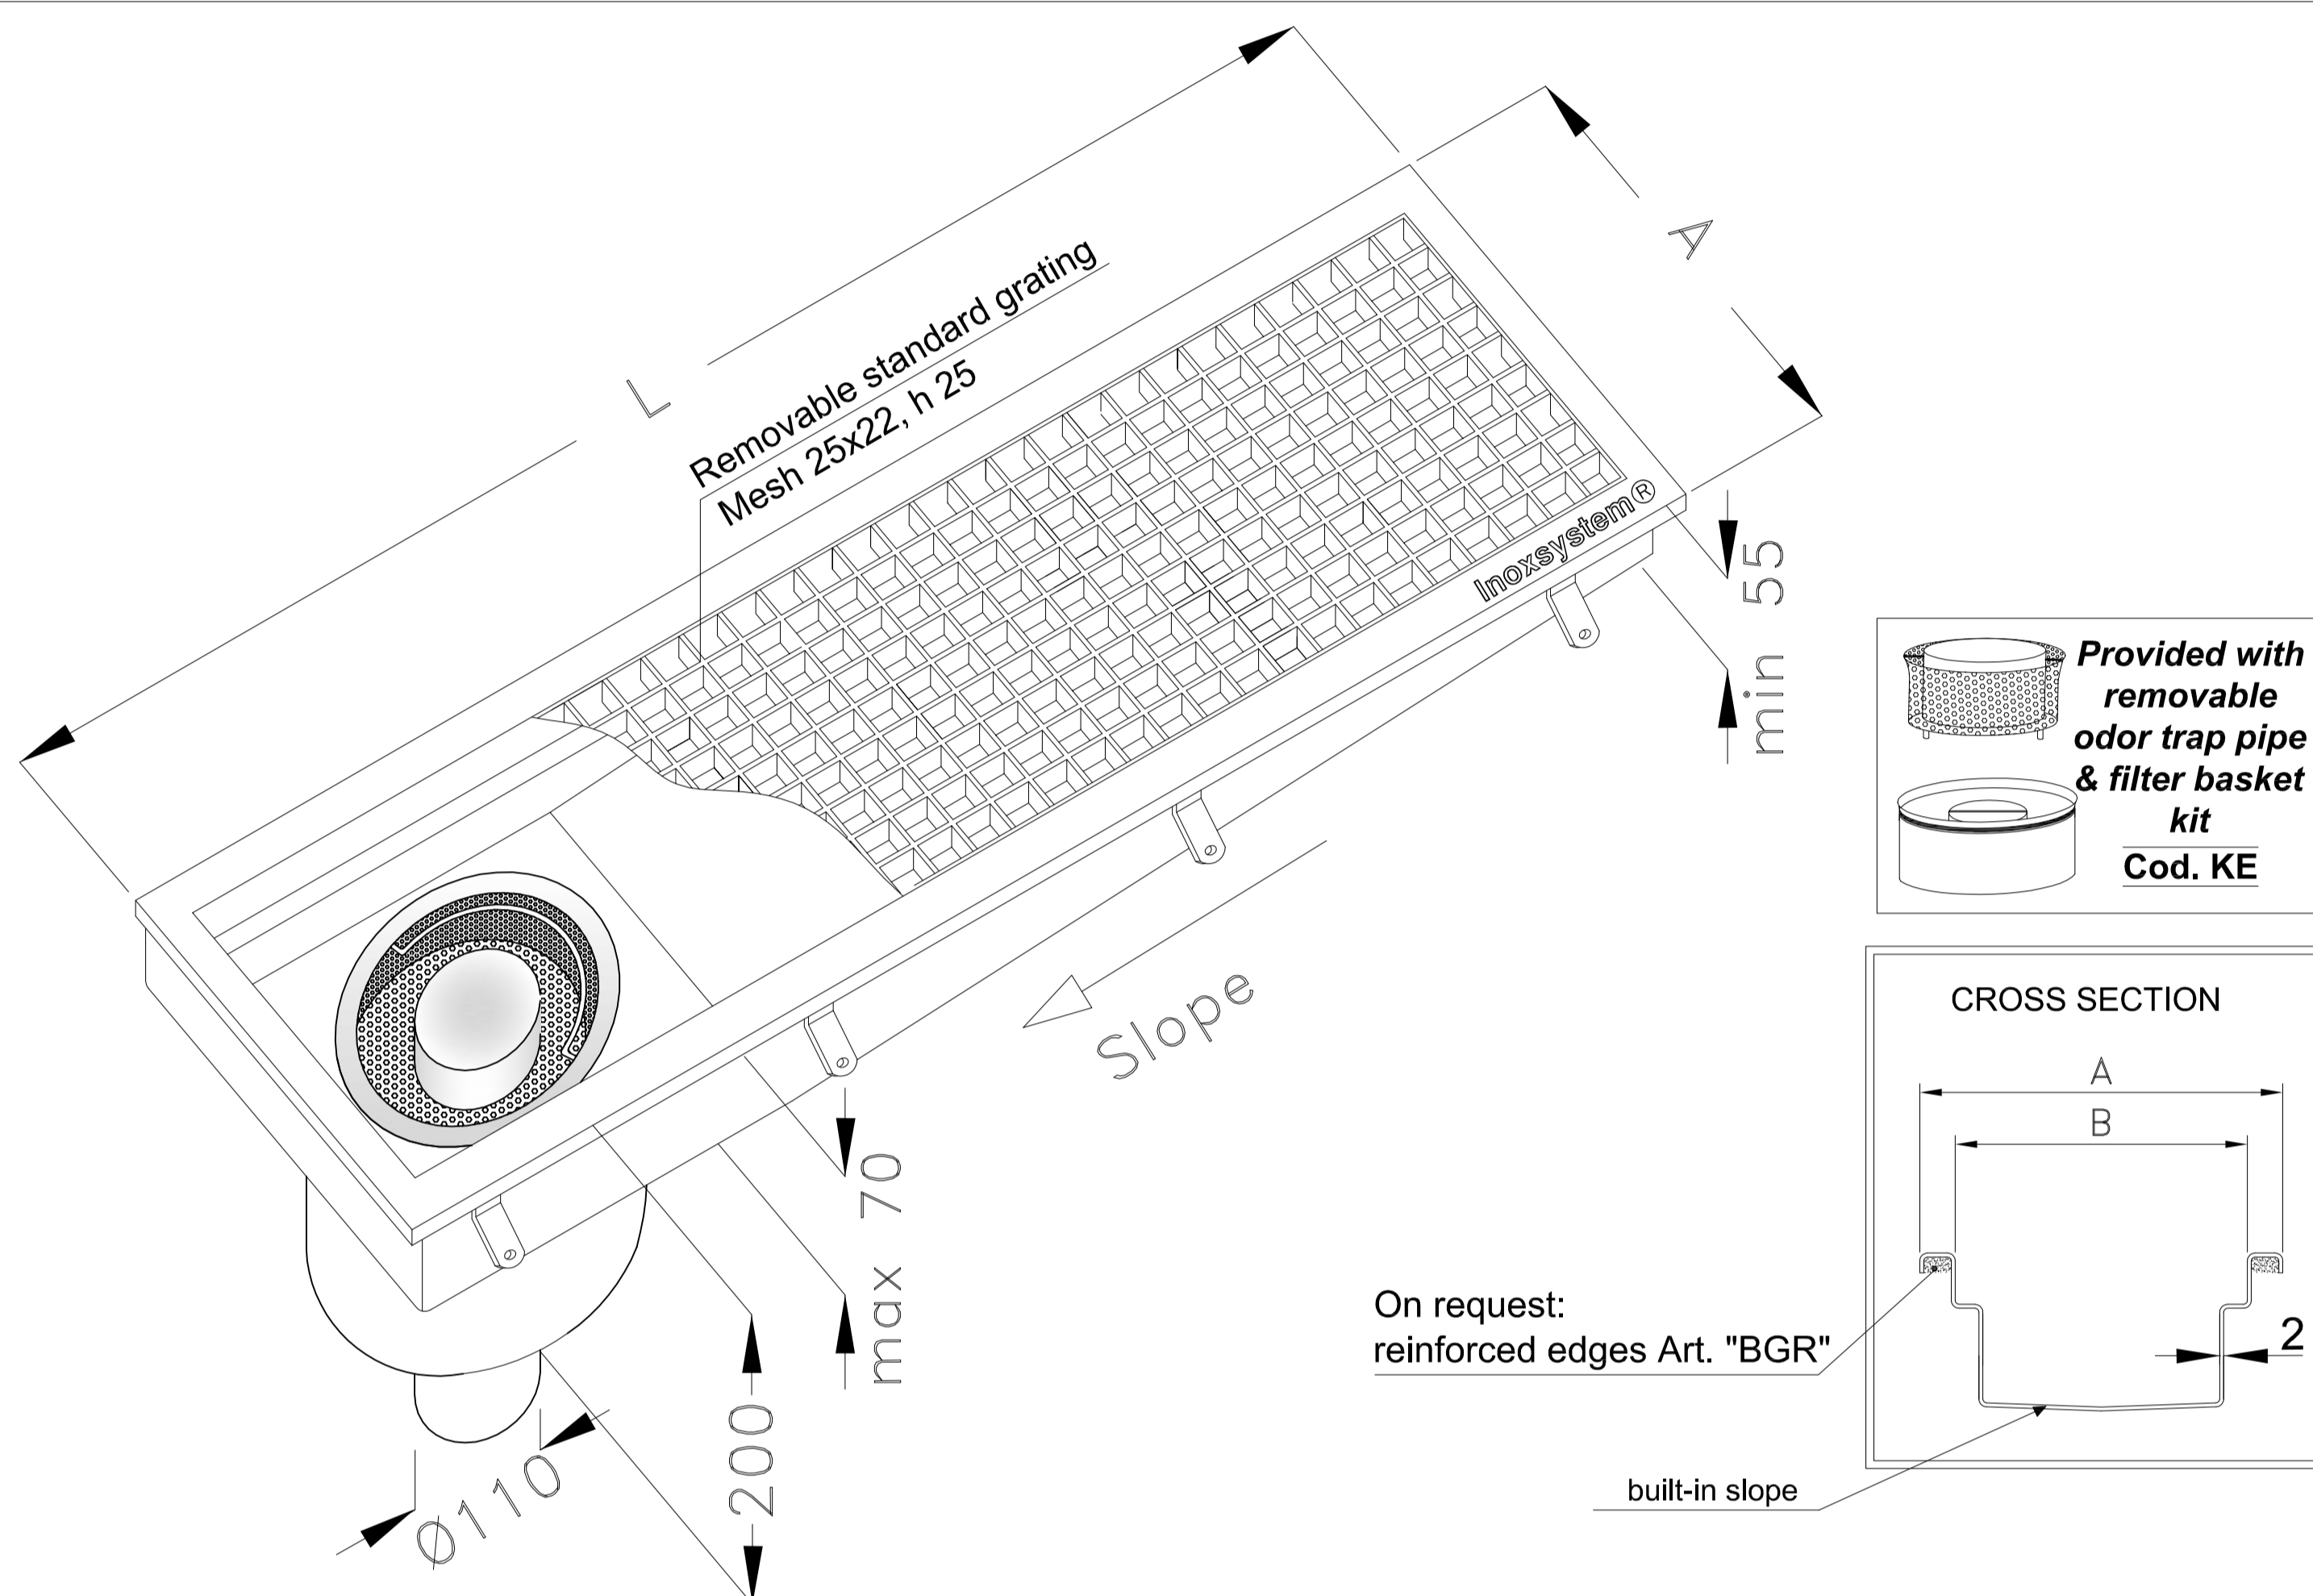

Grade 304 stainless steel (grade 316L on request) - Sheet thk. 2 mm

Inoxsystem®

www.inoxsystem.it - info@inoxsystem.it
CHANNEL WITH STANDARD GRATING
Inoxsystem® TOTAL HYGIENIC FLOOR DRAIN
WITH REMOVABLE CUP SHAPED ODOR TRAP & FILTER BASKET KIT
Central vertical outlet with odor trap and filter basket

Composed of Art.:

- Channel with grating Art. "CGS..."
(See table at page 10 of General catalogue)
- Floor drain with removable odor trap and filter basket Art."URPCTV110TH"*
- End cap Art. "TG"

- Epoxy filled edges Art. "BGR"
- Bolted flange connection Art. "FLG"

* all dimensions can be modified upon request

Inoxsystem® Dwg
0942

Art. CGVTH

N.B.: all dimensions are in mm

Grade 304 stainless steel (grade 316L on request) - Sheet thk. 2 mm

Inoxsystem®

www.inoxsystem.it - info@inoxsystem.it
CHANNEL WITH STANDARD GRATING
Inoxsystem® TOTAL HYGIENIC FLOOR DRAIN
WITH REMOVABLE CUP SHAPED ODOR TRAP & FILTER BASKET KIT
End vertical outlet with odor trap and filter basket