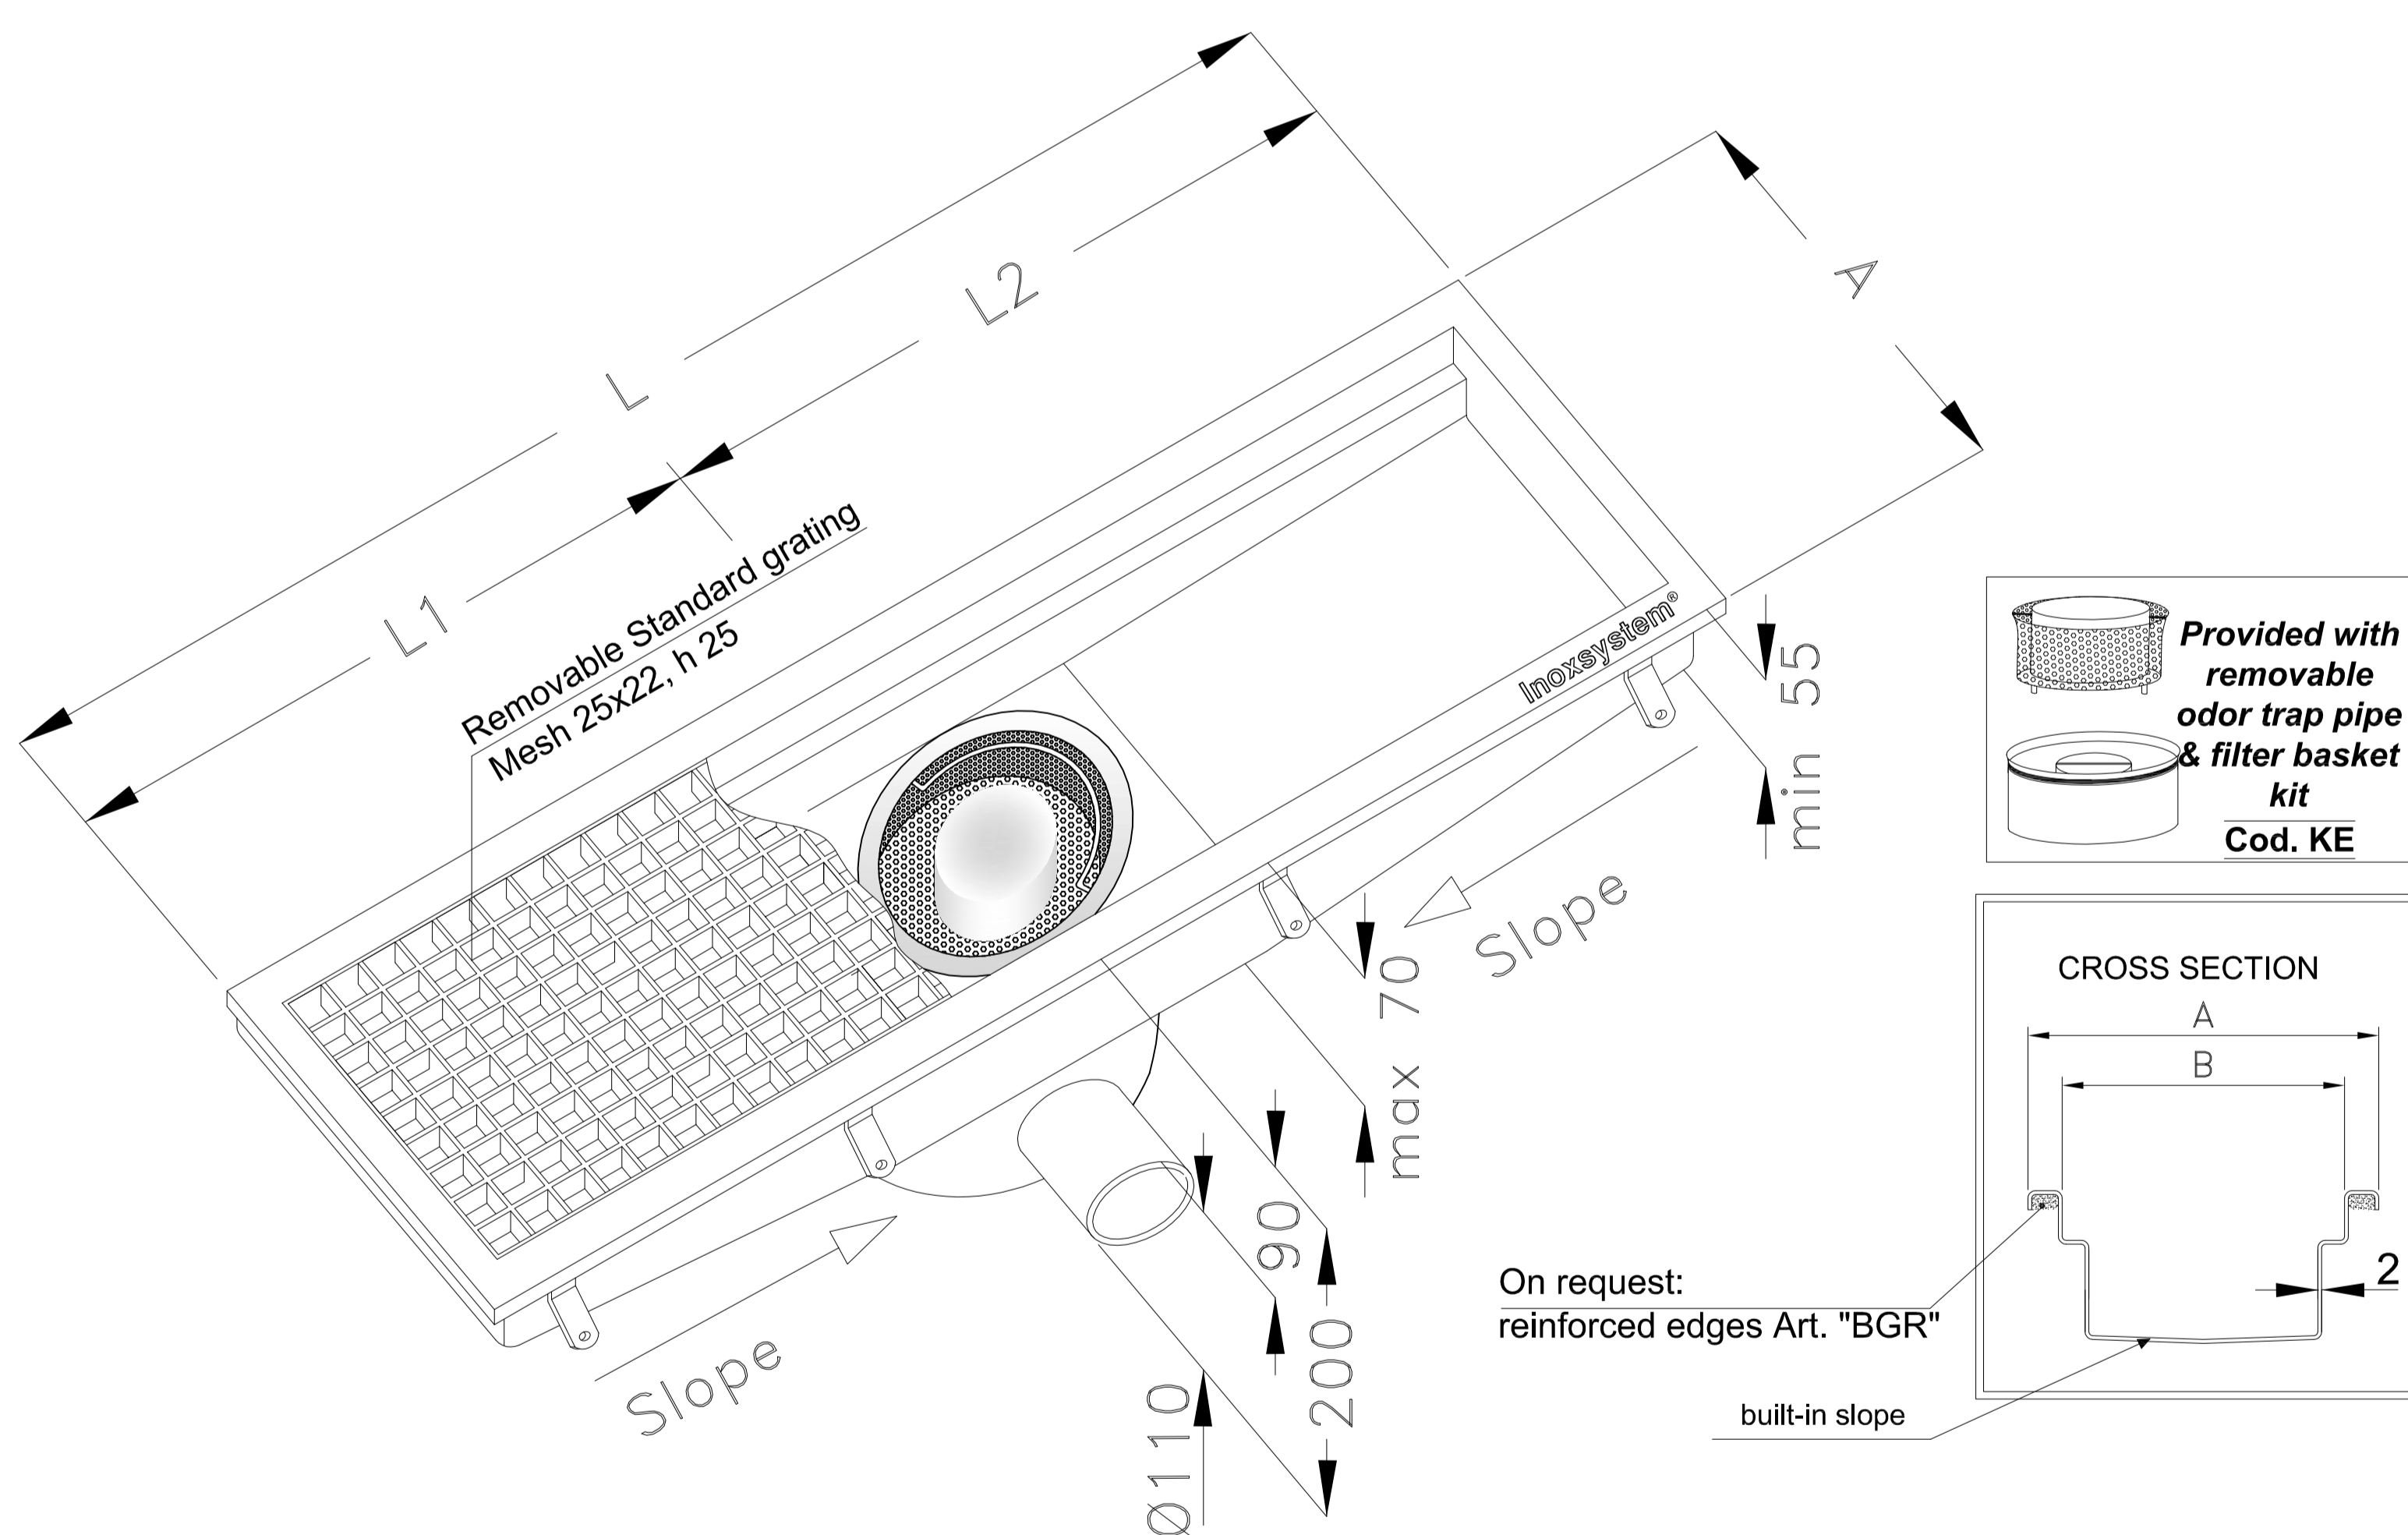

Grade 304 stainless steel (grade 316L on request) - Sheet thk. 2 mm

Inoxsystem®

www.inoxsystem.it - info@inoxsystem.it
CHANNEL WITH STANDARD GRATING
Inoxsystem® TOTAL HYGIENIC FLOOR DRAIN
WITH REMOVABLE CUP SHAPED ODOR TRAP & FILTER BASKET KIT
Central horizontal outlet with odor trap and filter basket

Composed of Art.:

- Channel with grating Art. "CGS..."
  (See table at page 10 of General catalogue)
- Floor drain with removable odor trap and filter basket Art."URPCTO110TH"*

- Epoxy filled edges Art. "BGR"
- Bolted flange connection Art. "FLG"

* all dimensions can be modified upon request

Inoxsystem® Dwg
0944

Art. CGOTH

N.B.: all dimensions are in mm